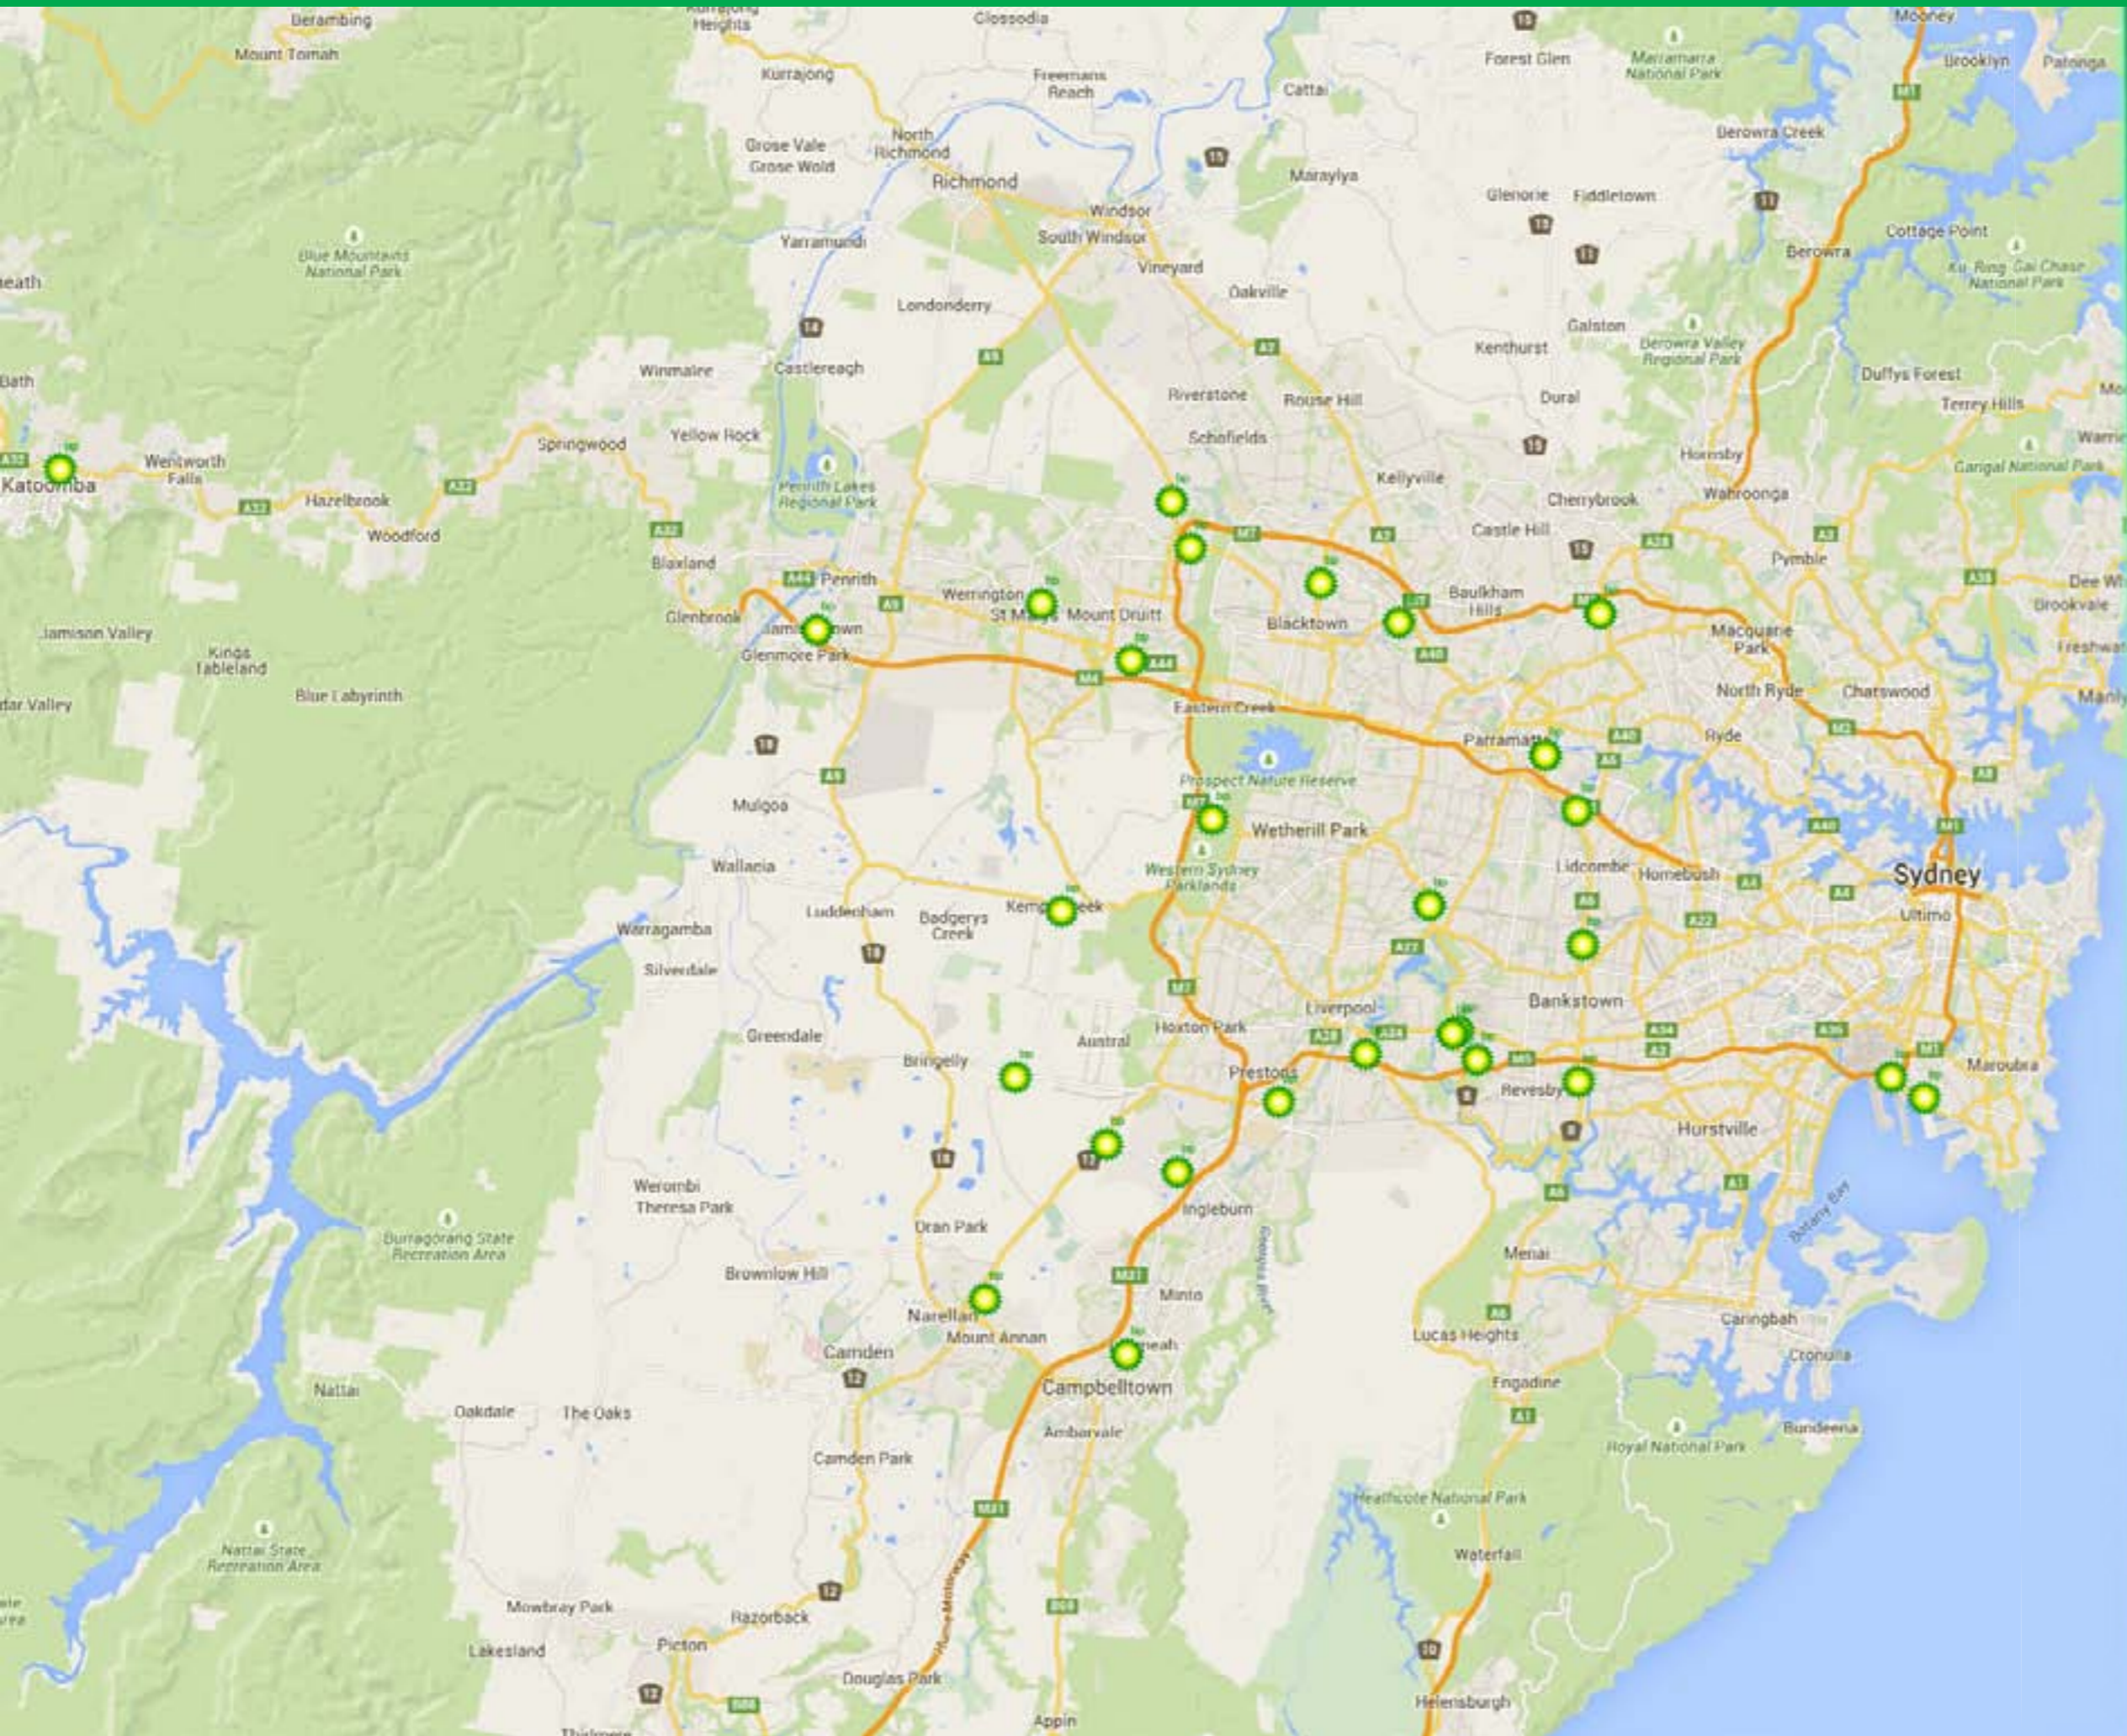

BP Truck Plus Network - Sydney