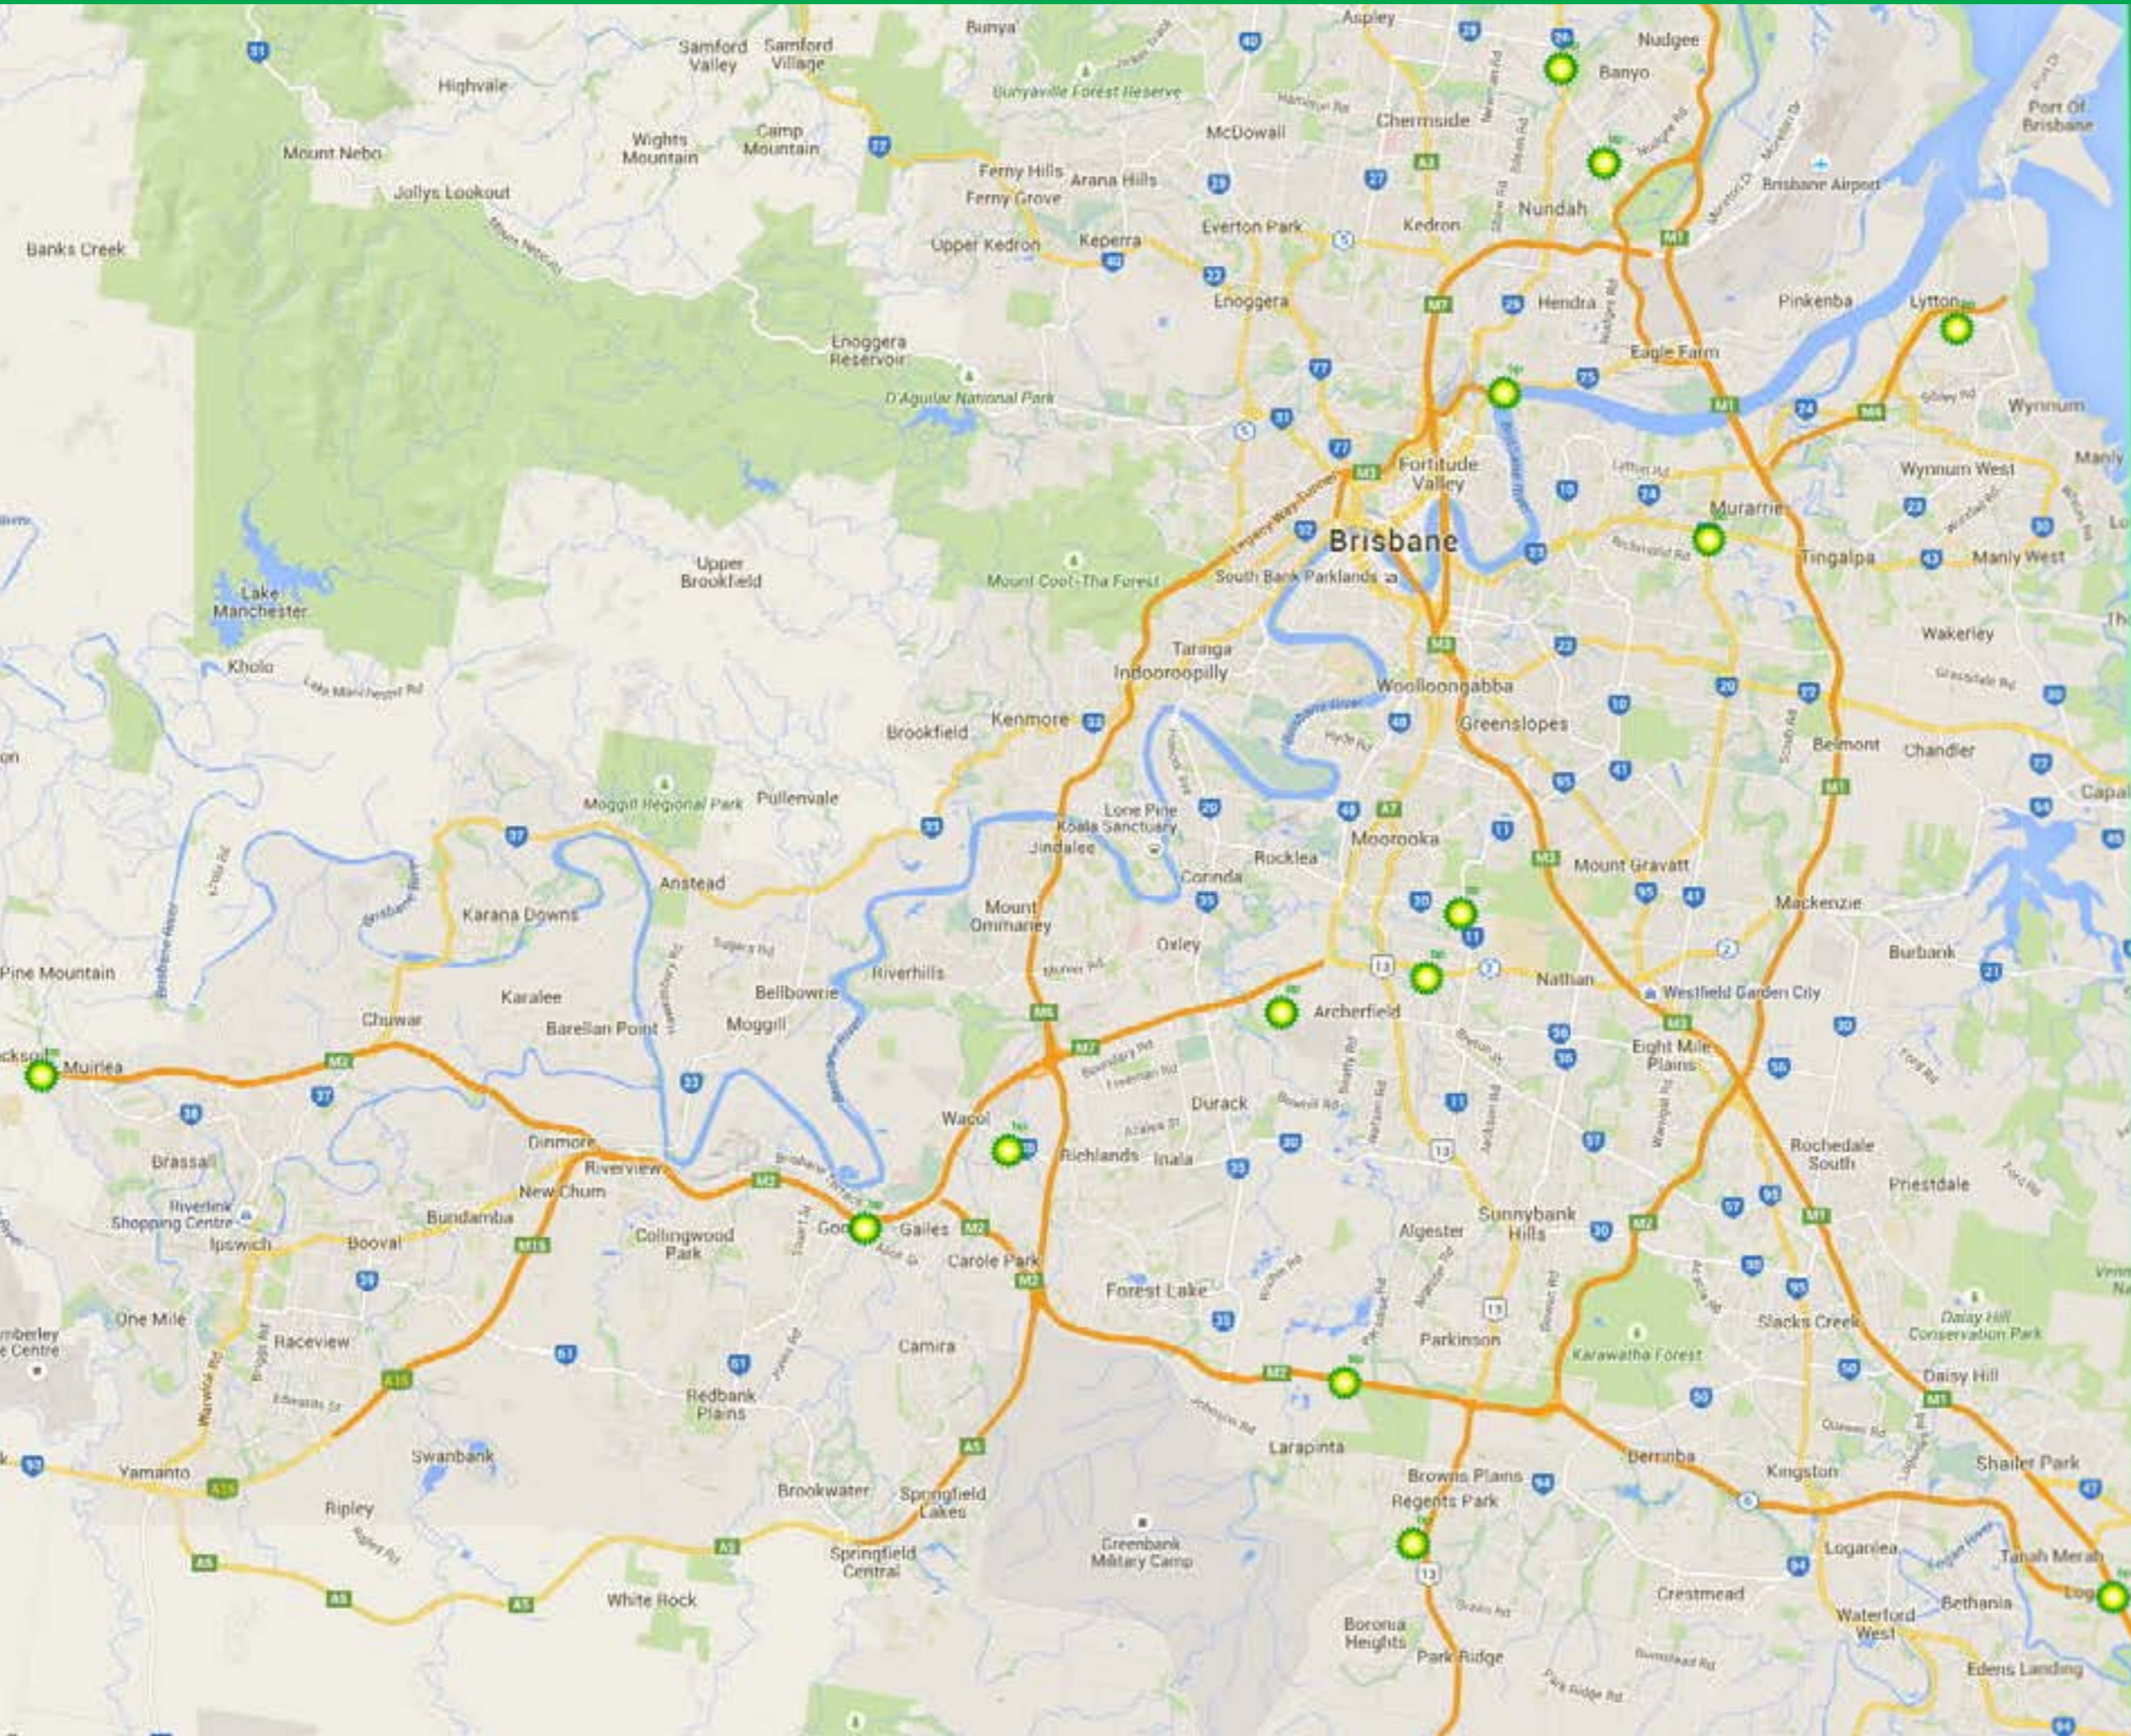

BP Truck Plus Network - Brisbane