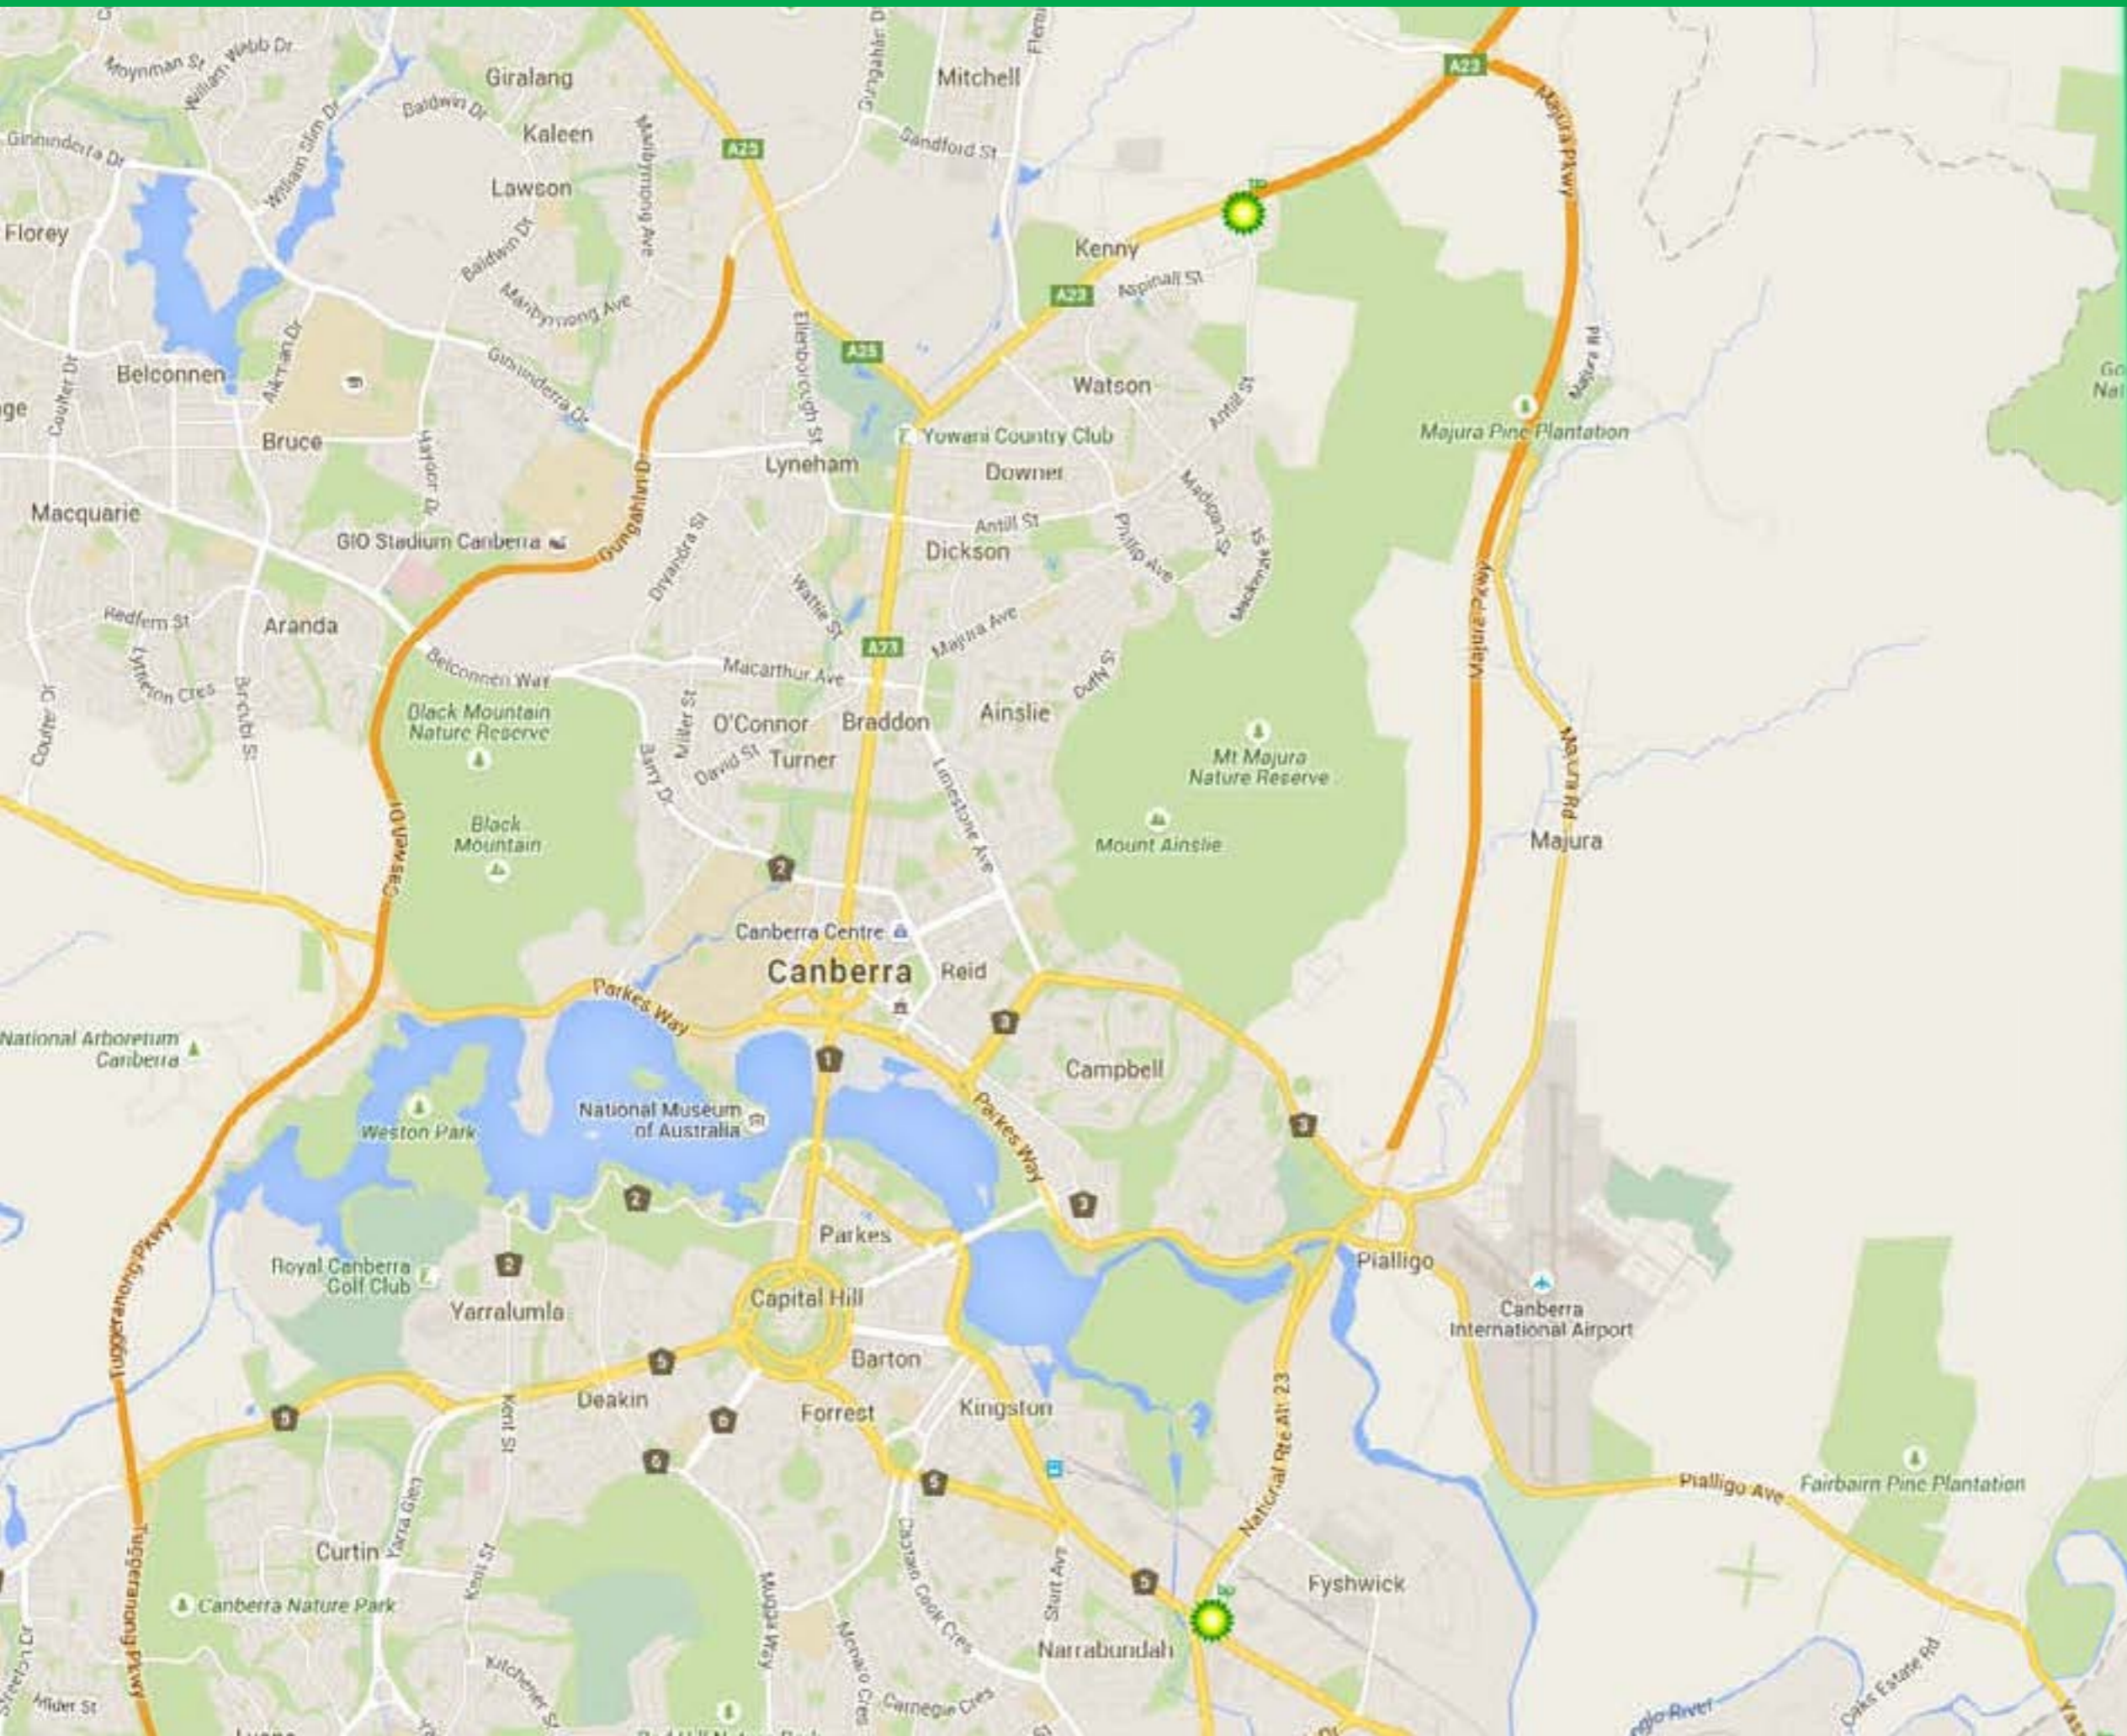

BP Truck Plus Network - Australian Capital Territory