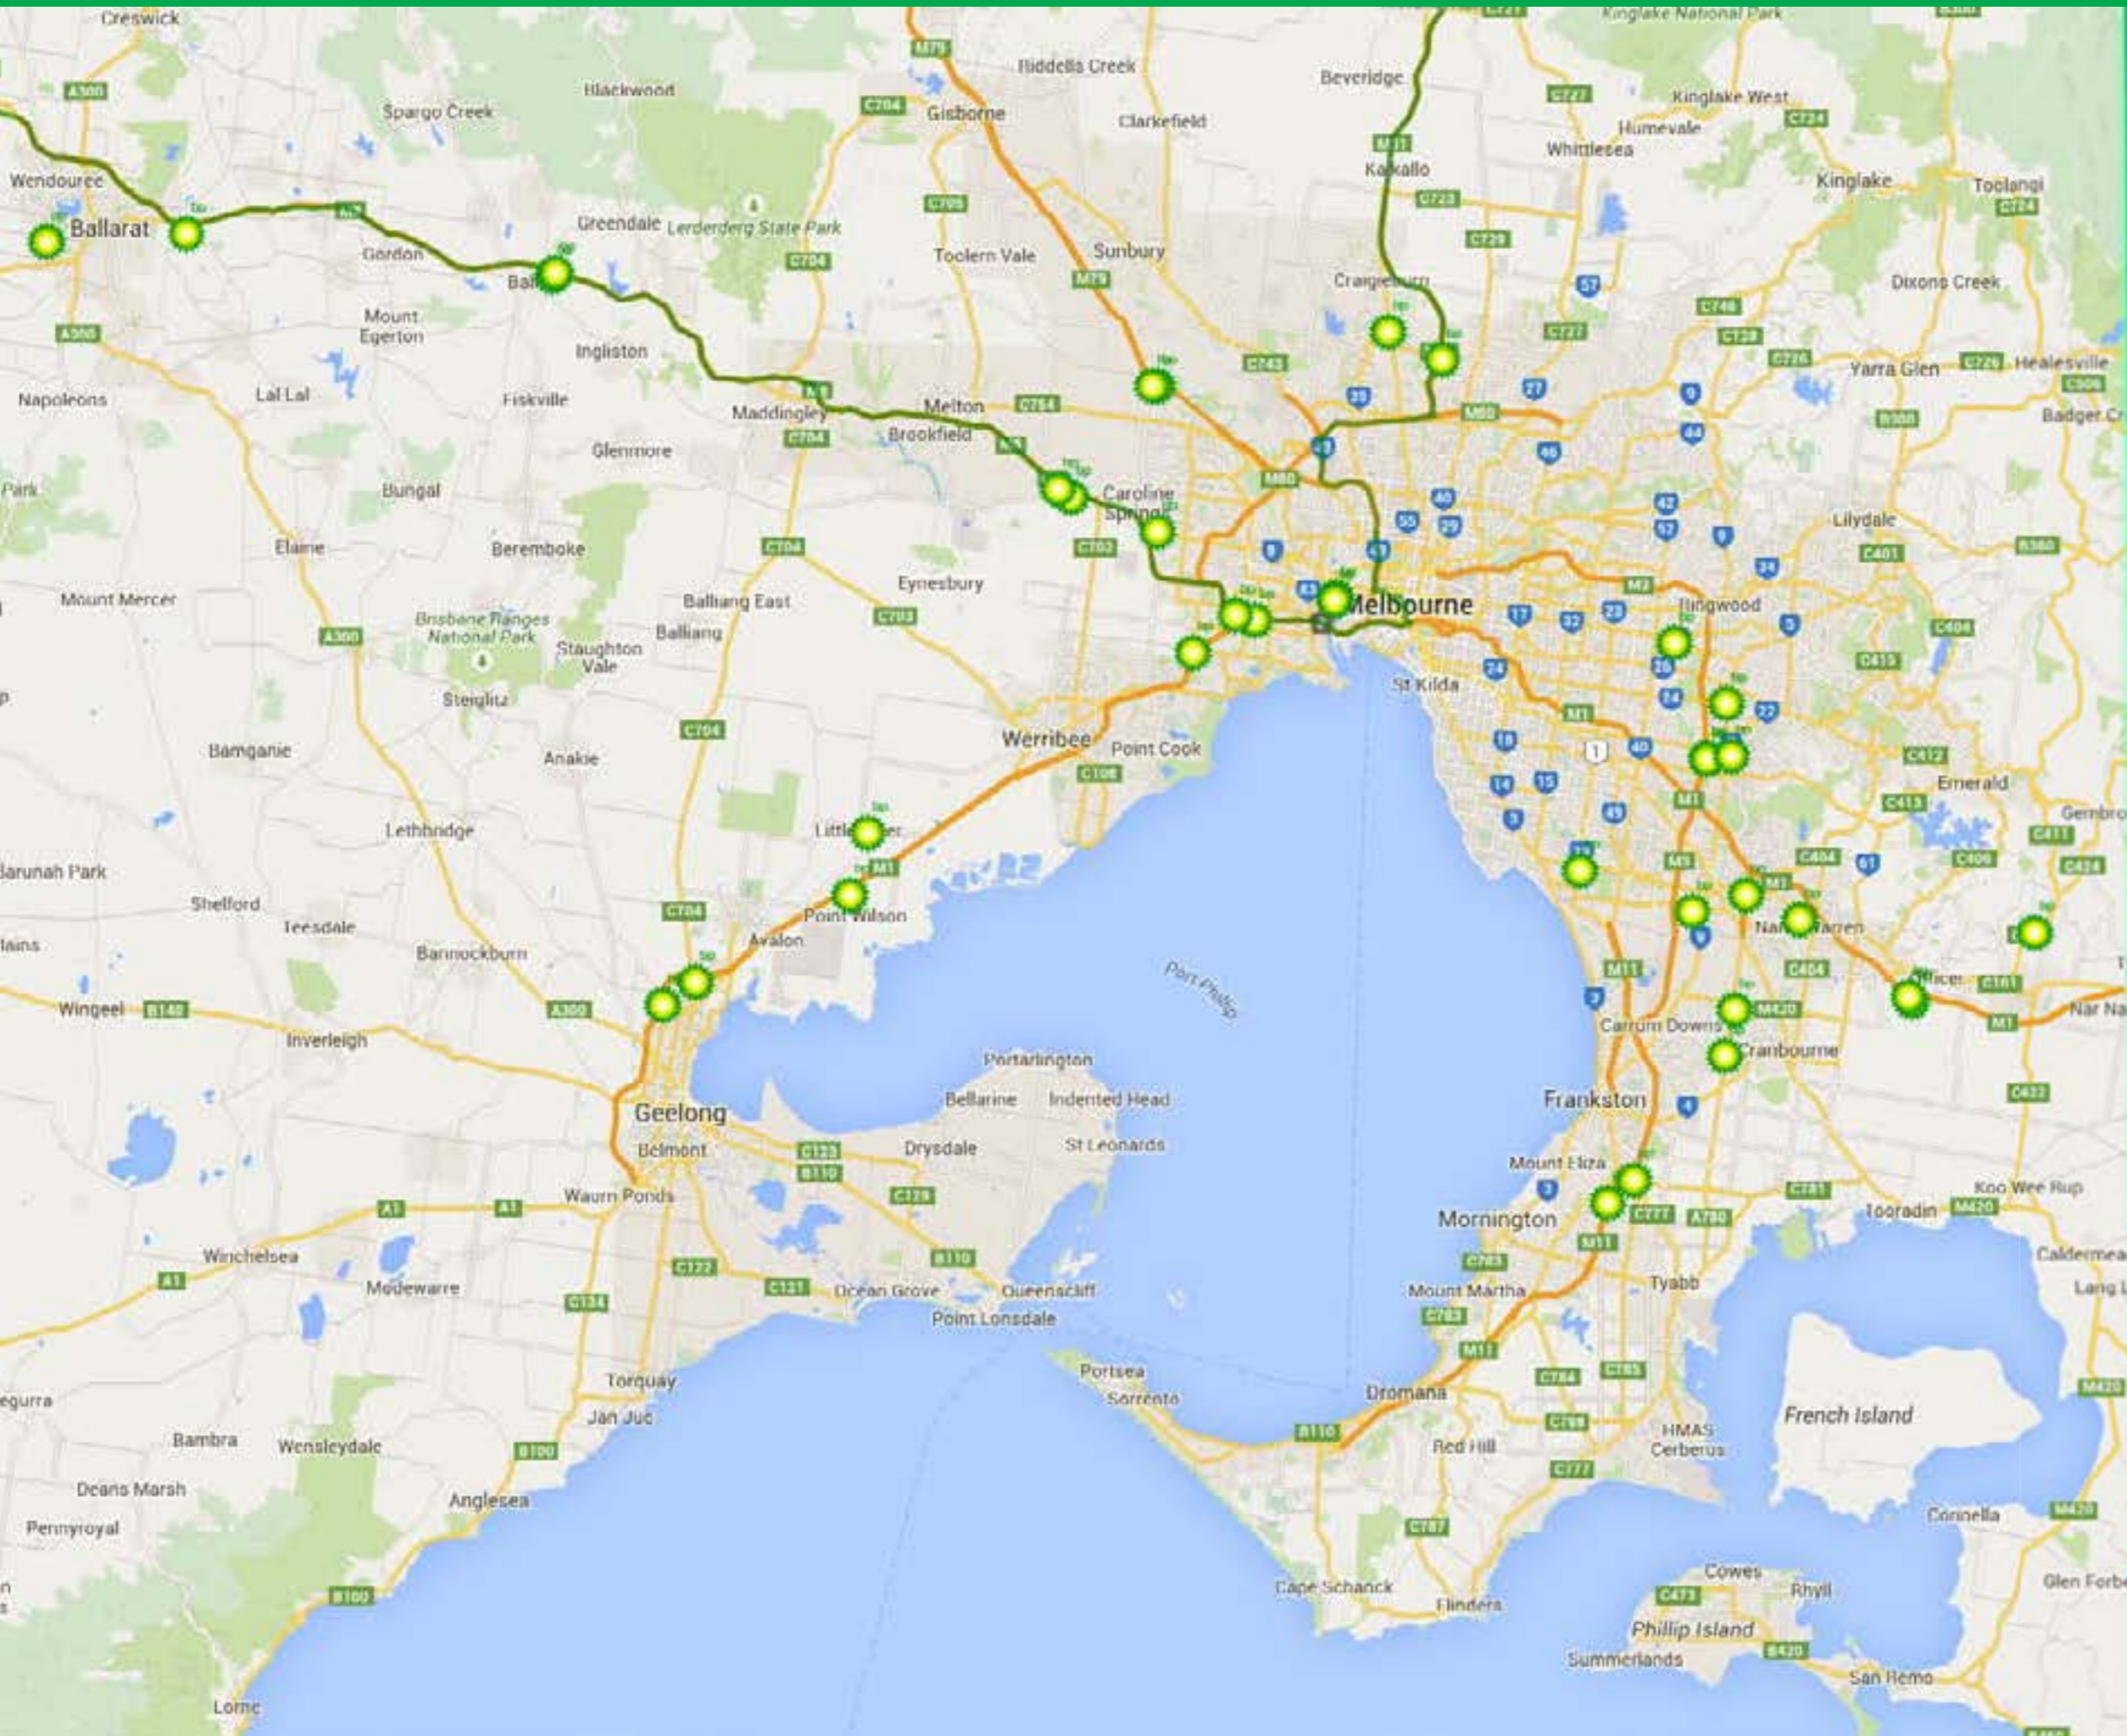

BP Truck Plus Network - Melbourne