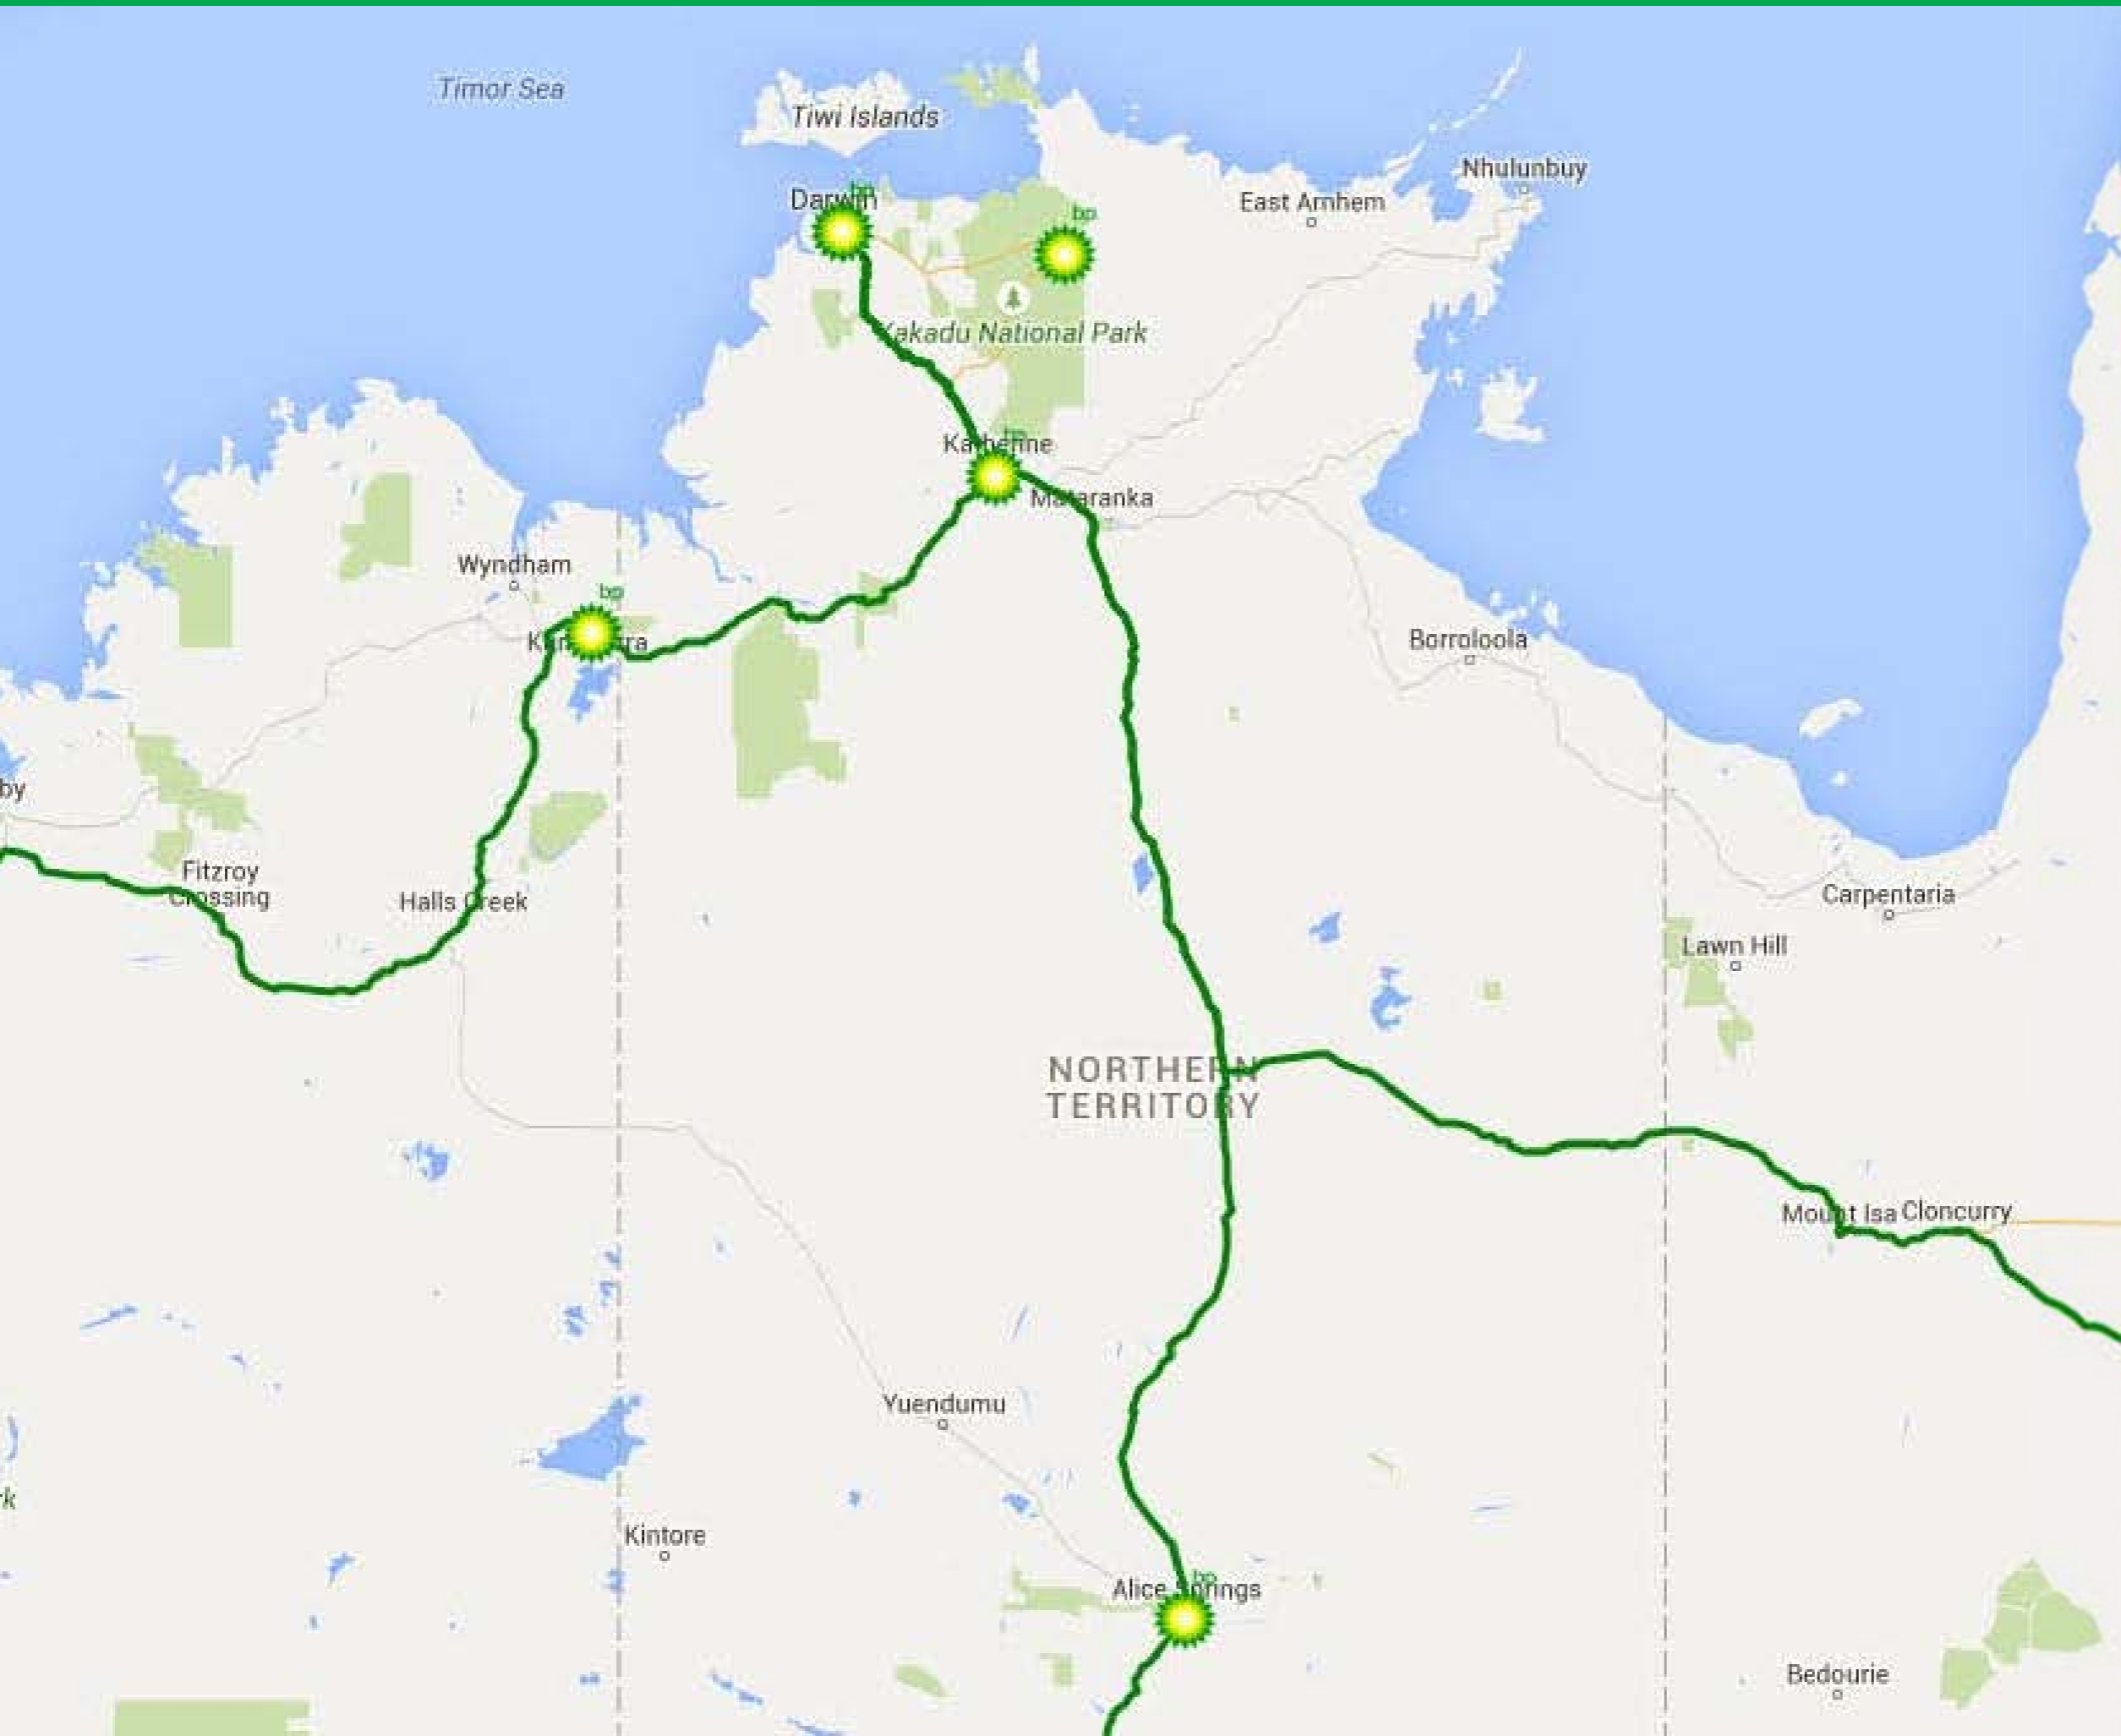

BP Truck Plus Network - Northern Territory