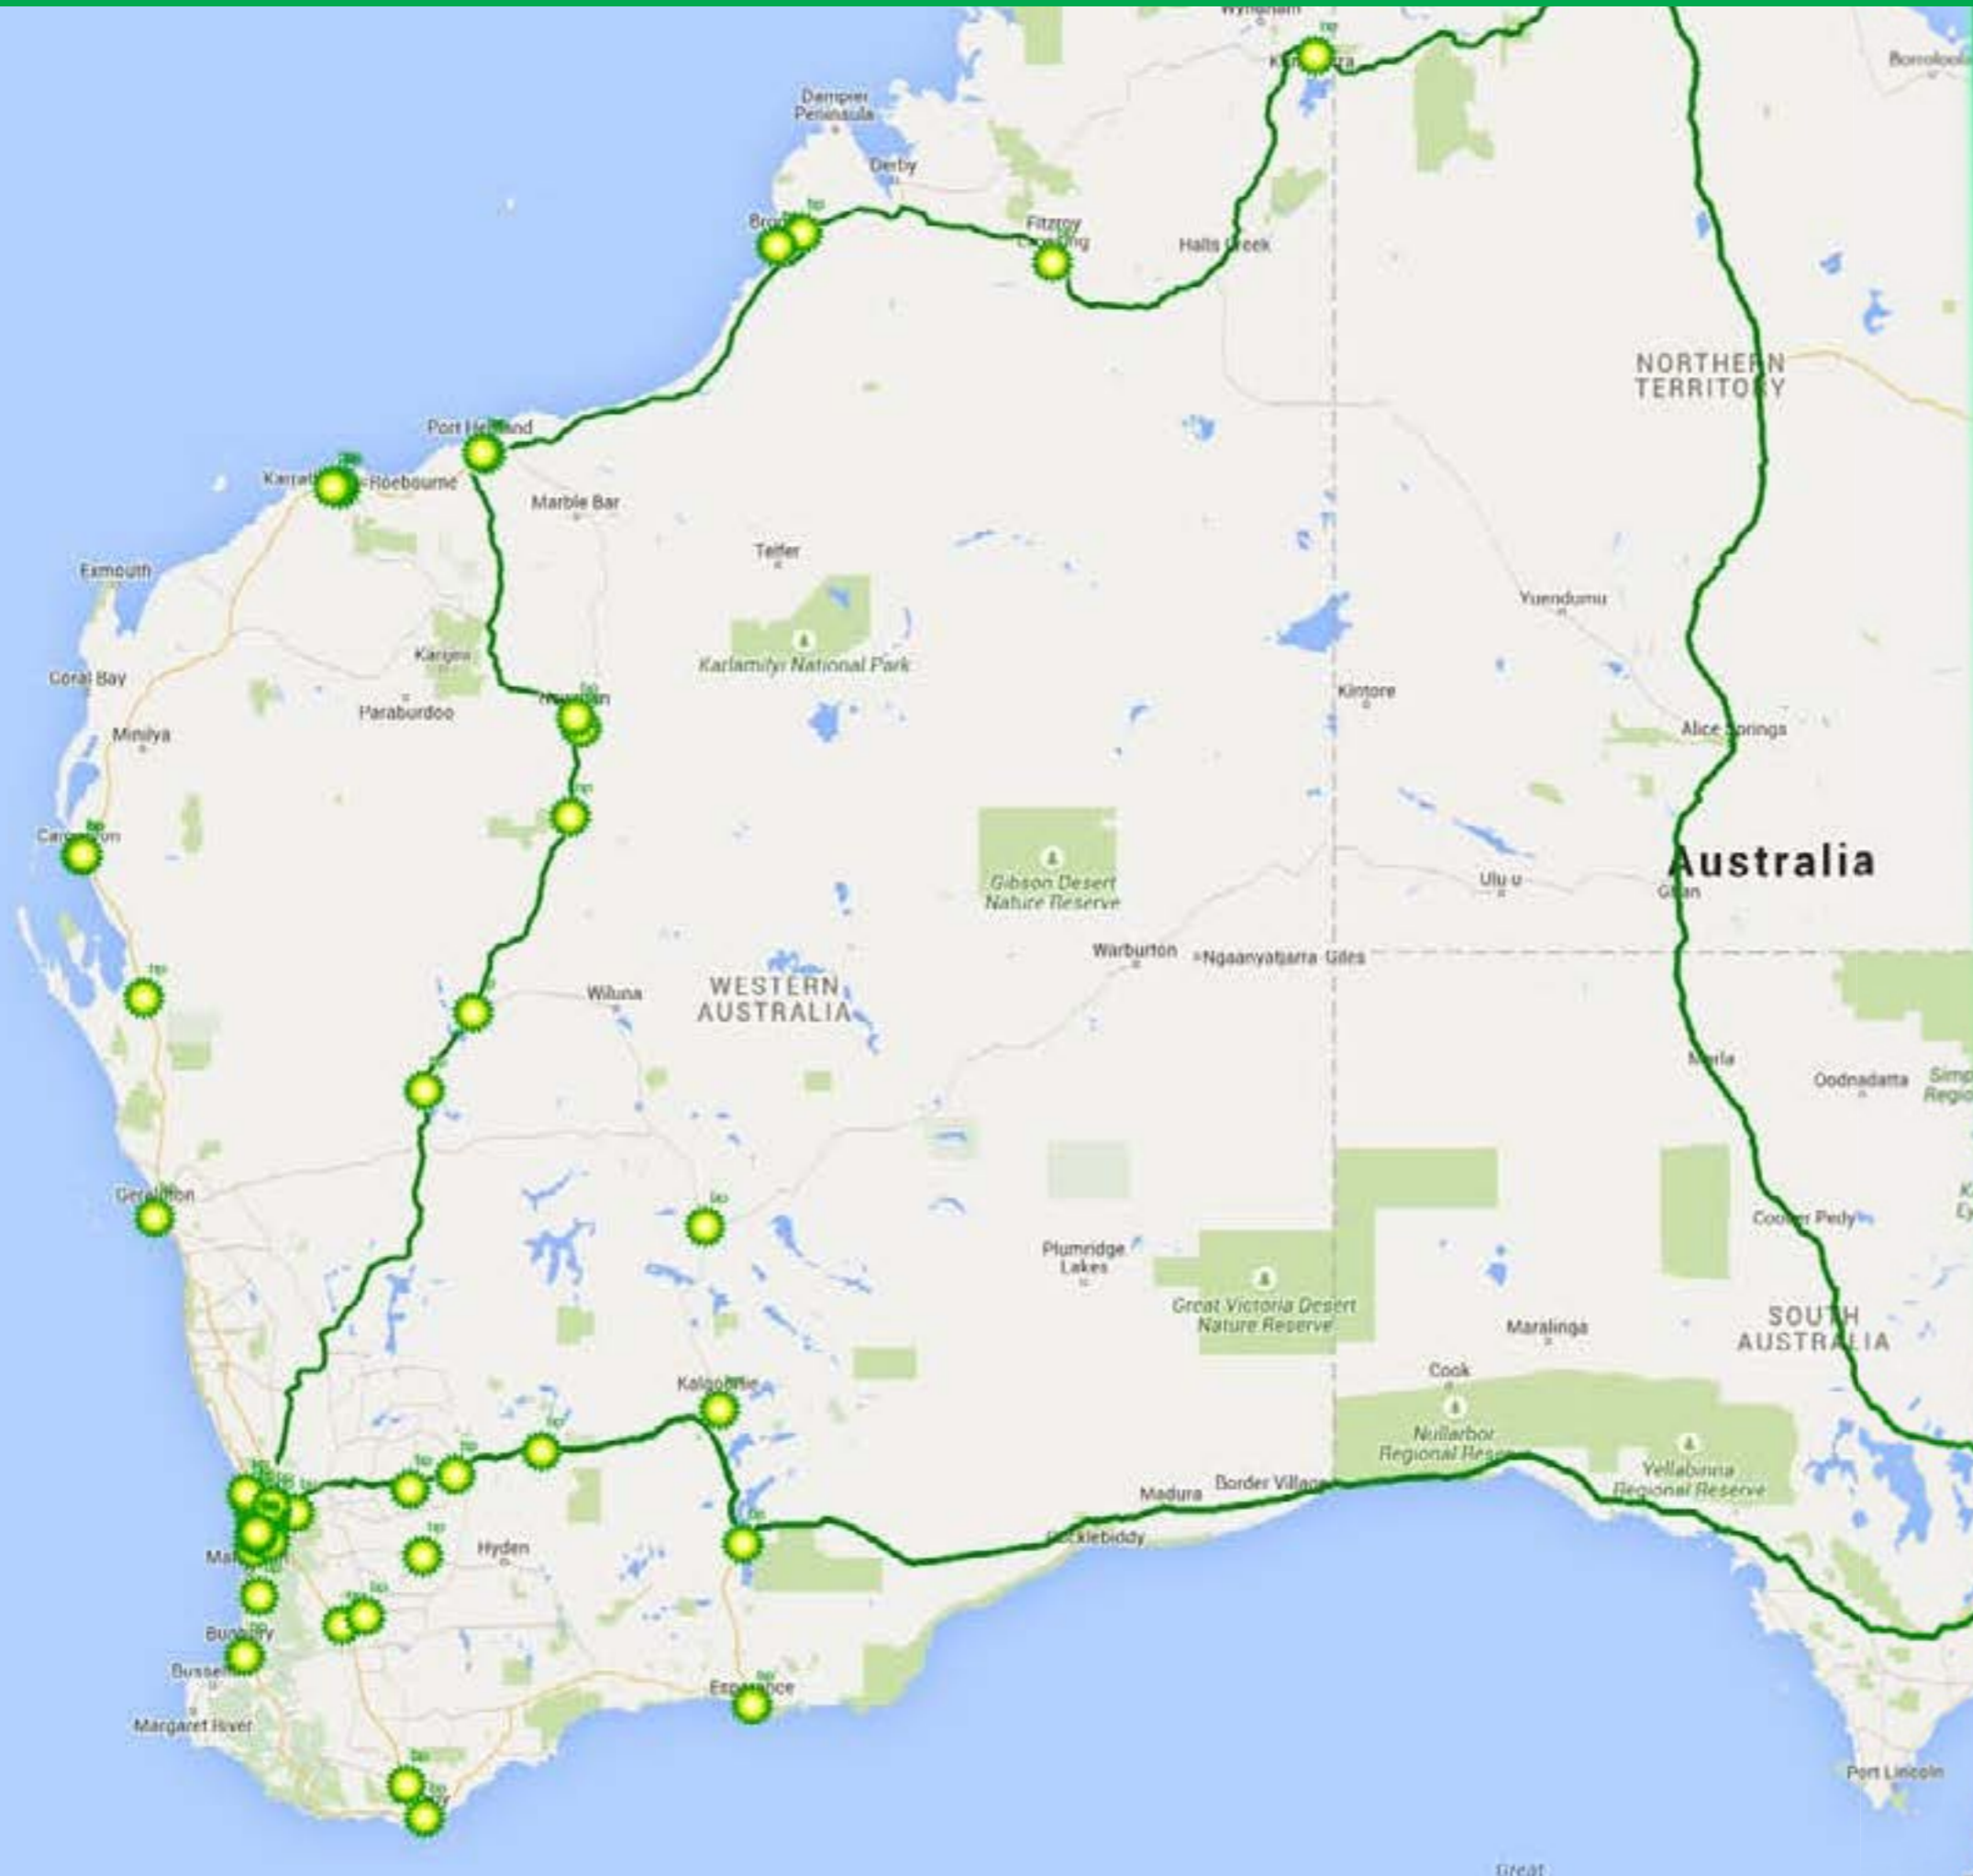

BP Truck Plus Network - Western Australia