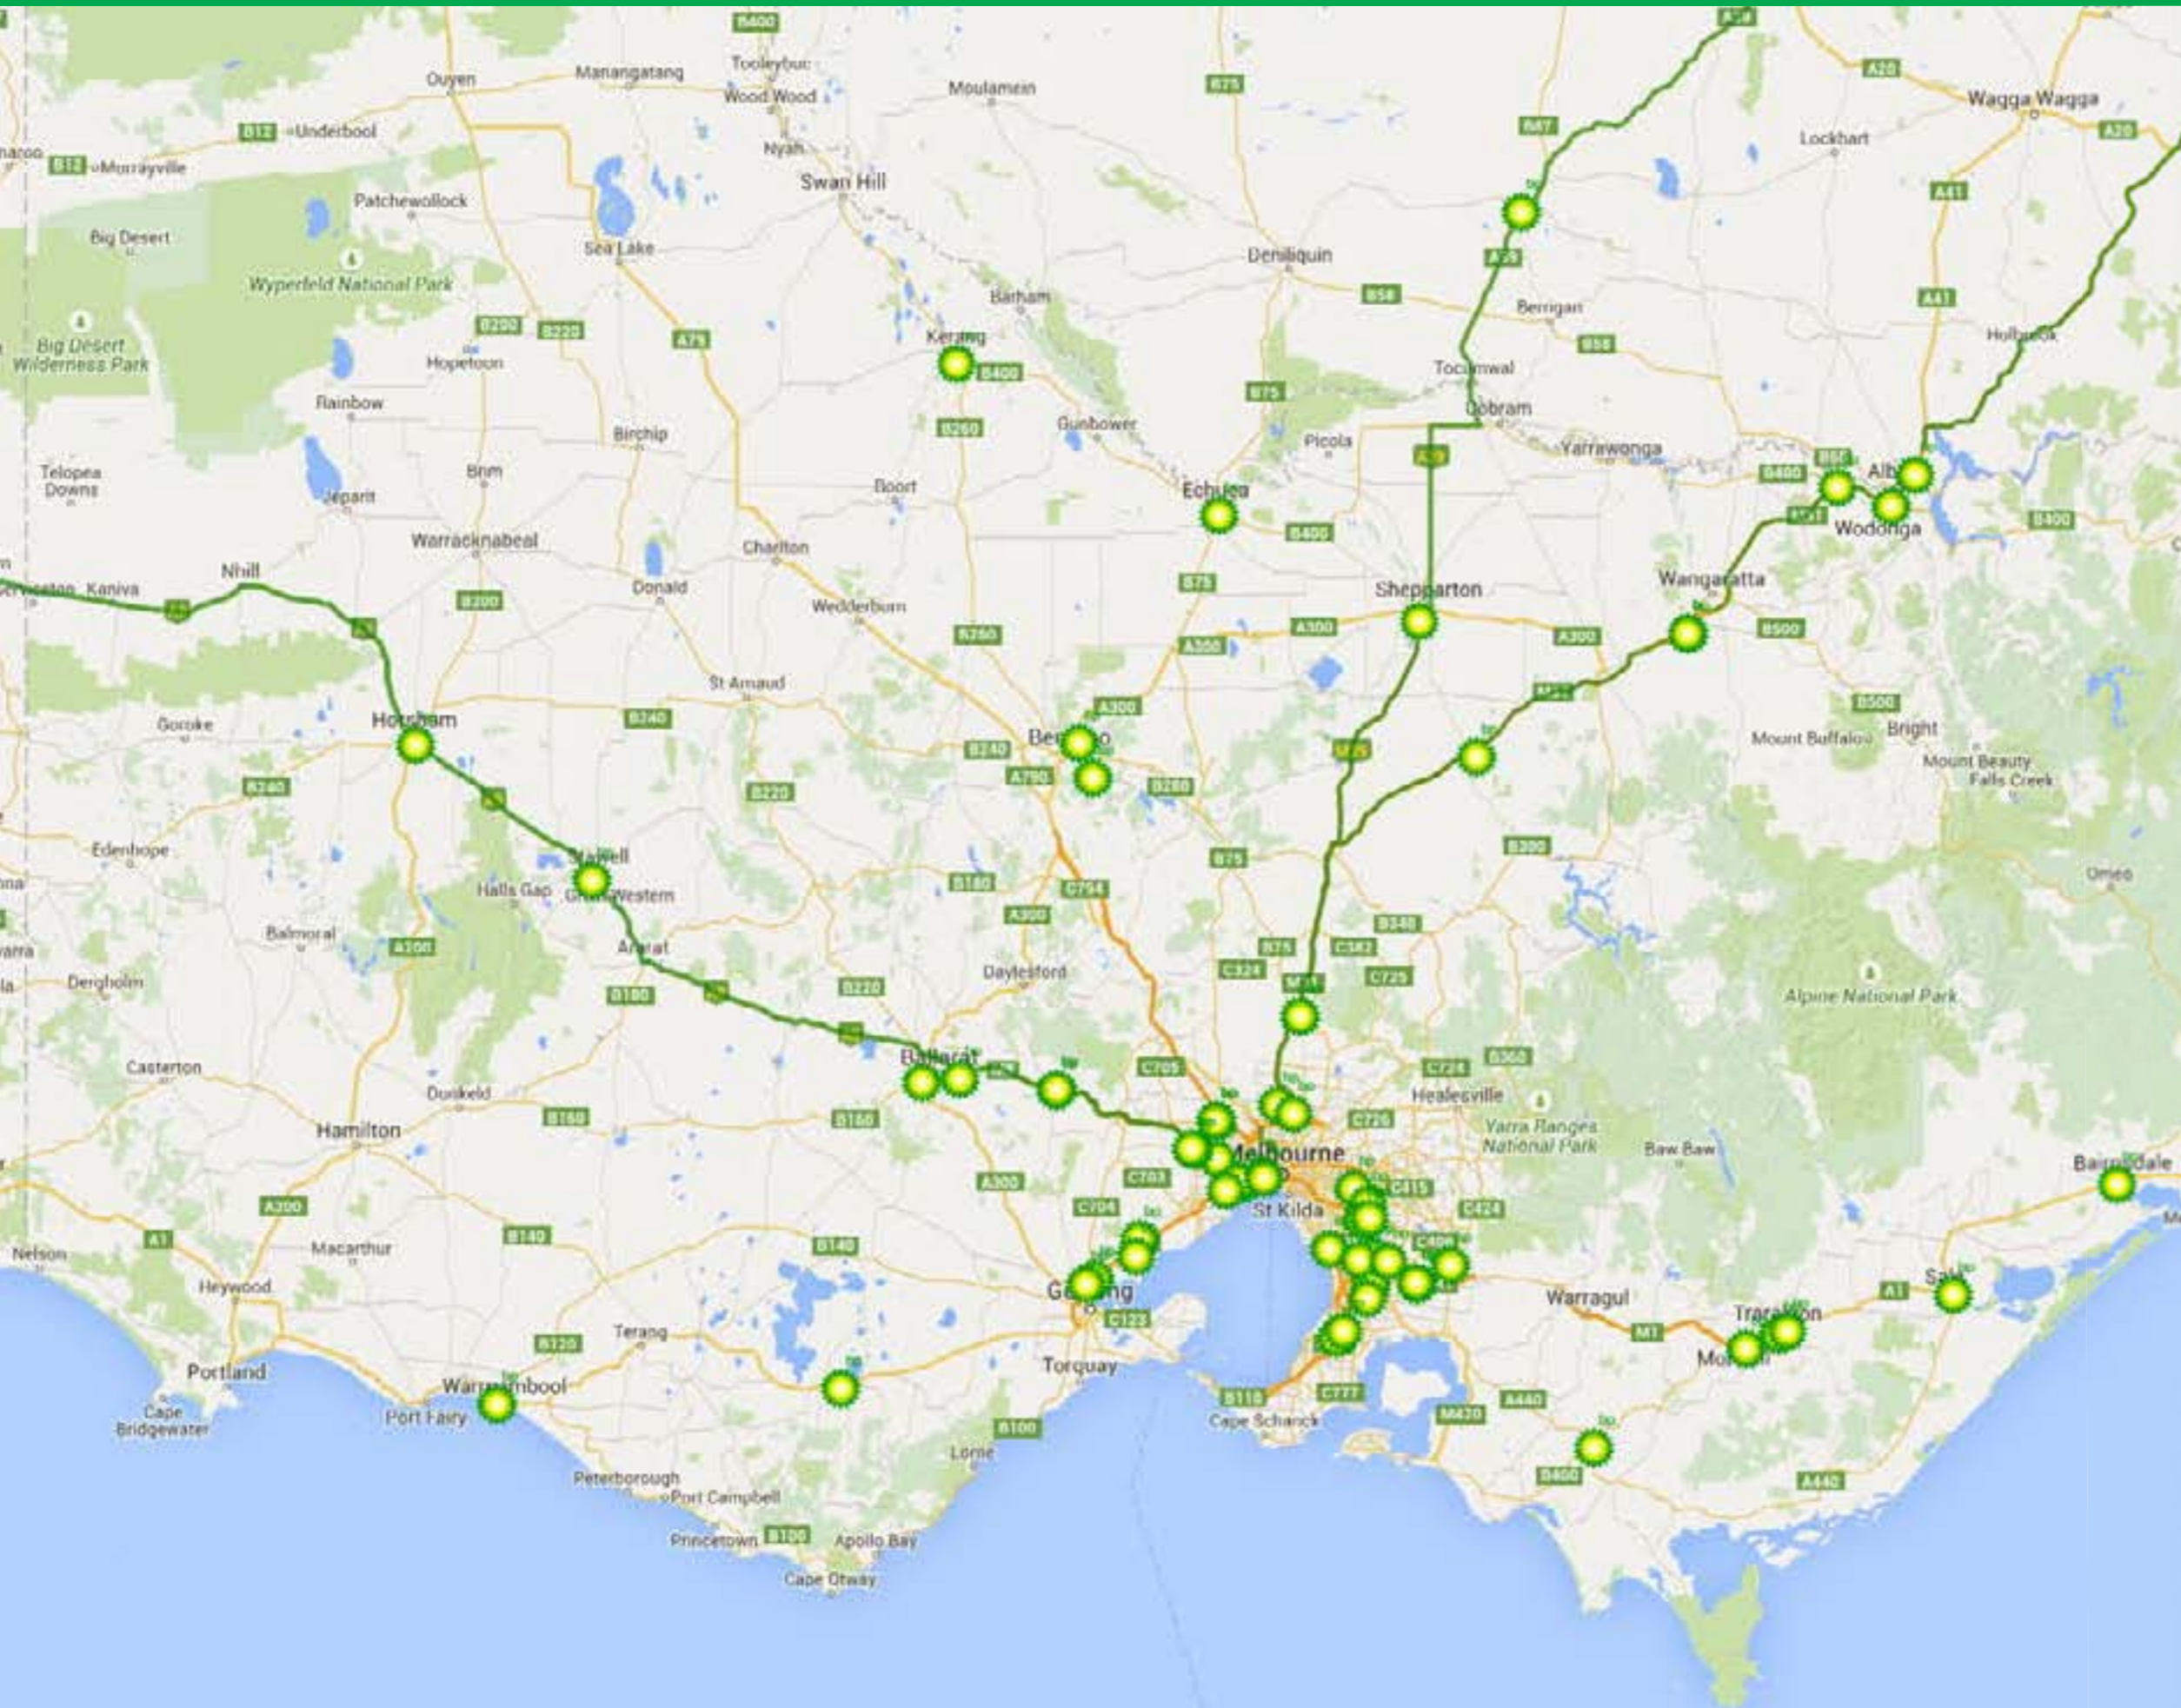

BP Truck Plus Network - Victoria