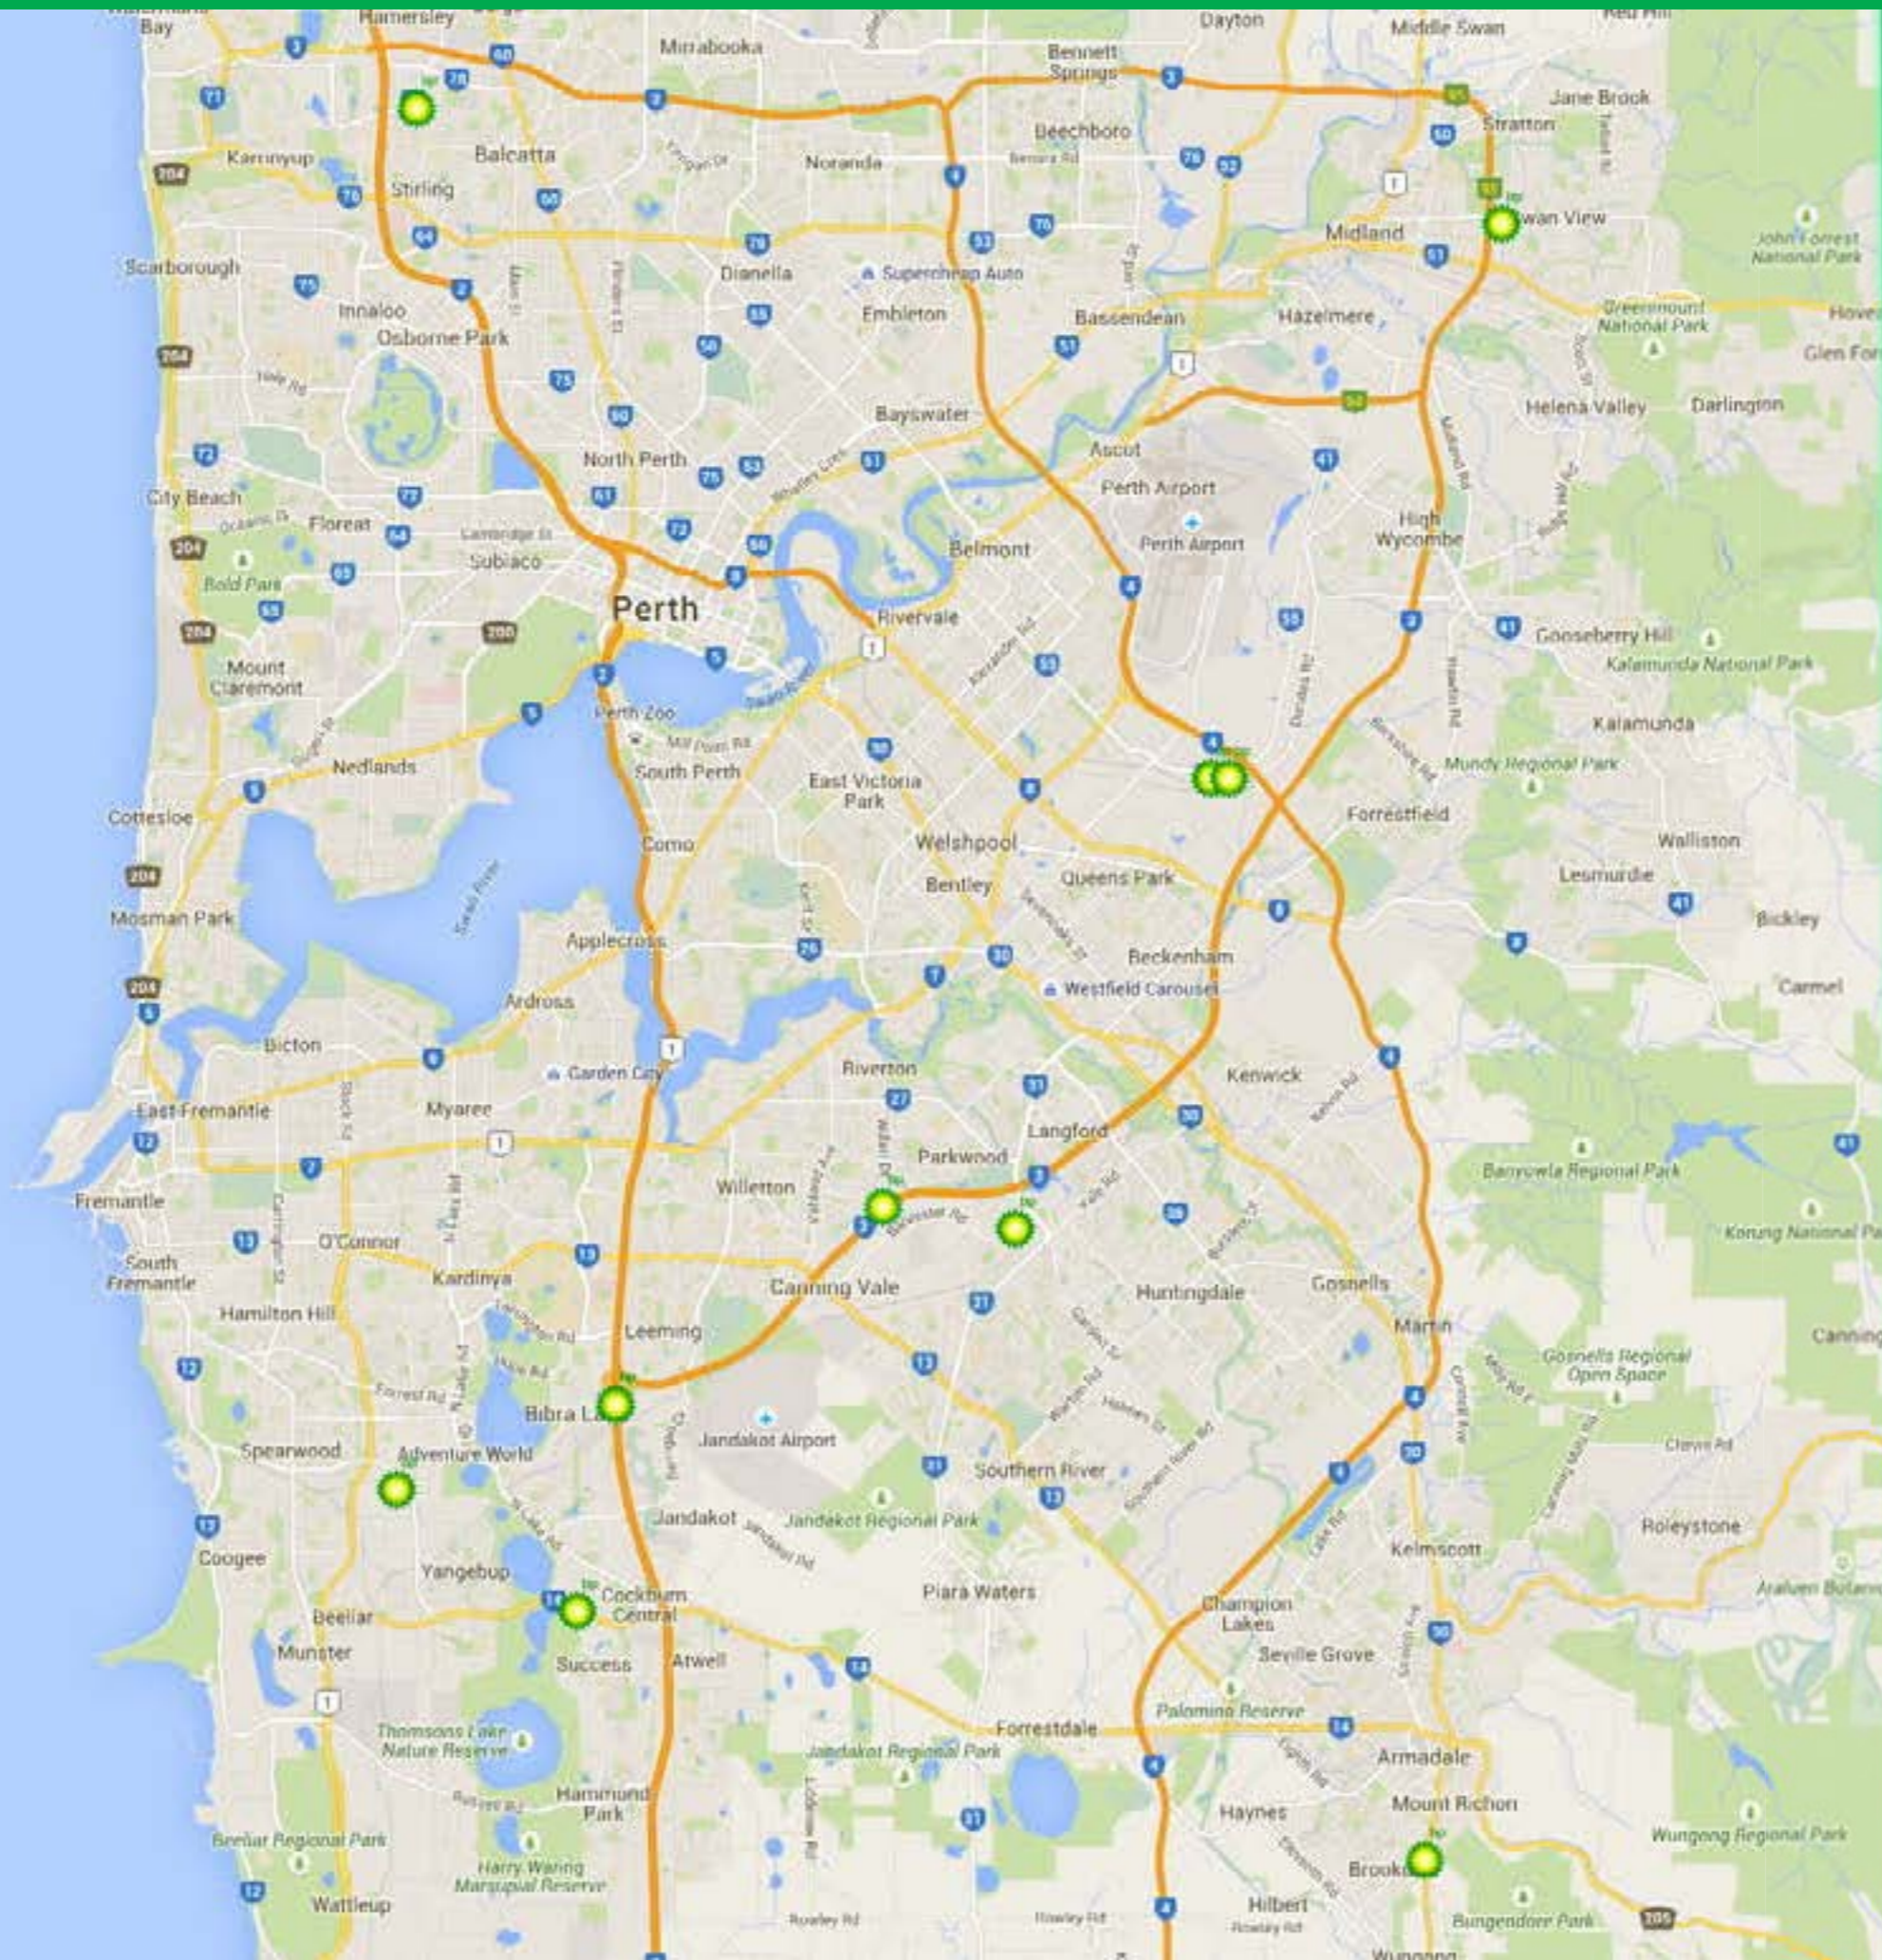

BP Truck Plus Network - Perth

[Back to Contents >](#)

[To WA State Map >](#)

[To WA State List >](#)

We've put business fuel savings all over the map.

Find out more bpplus.com.au