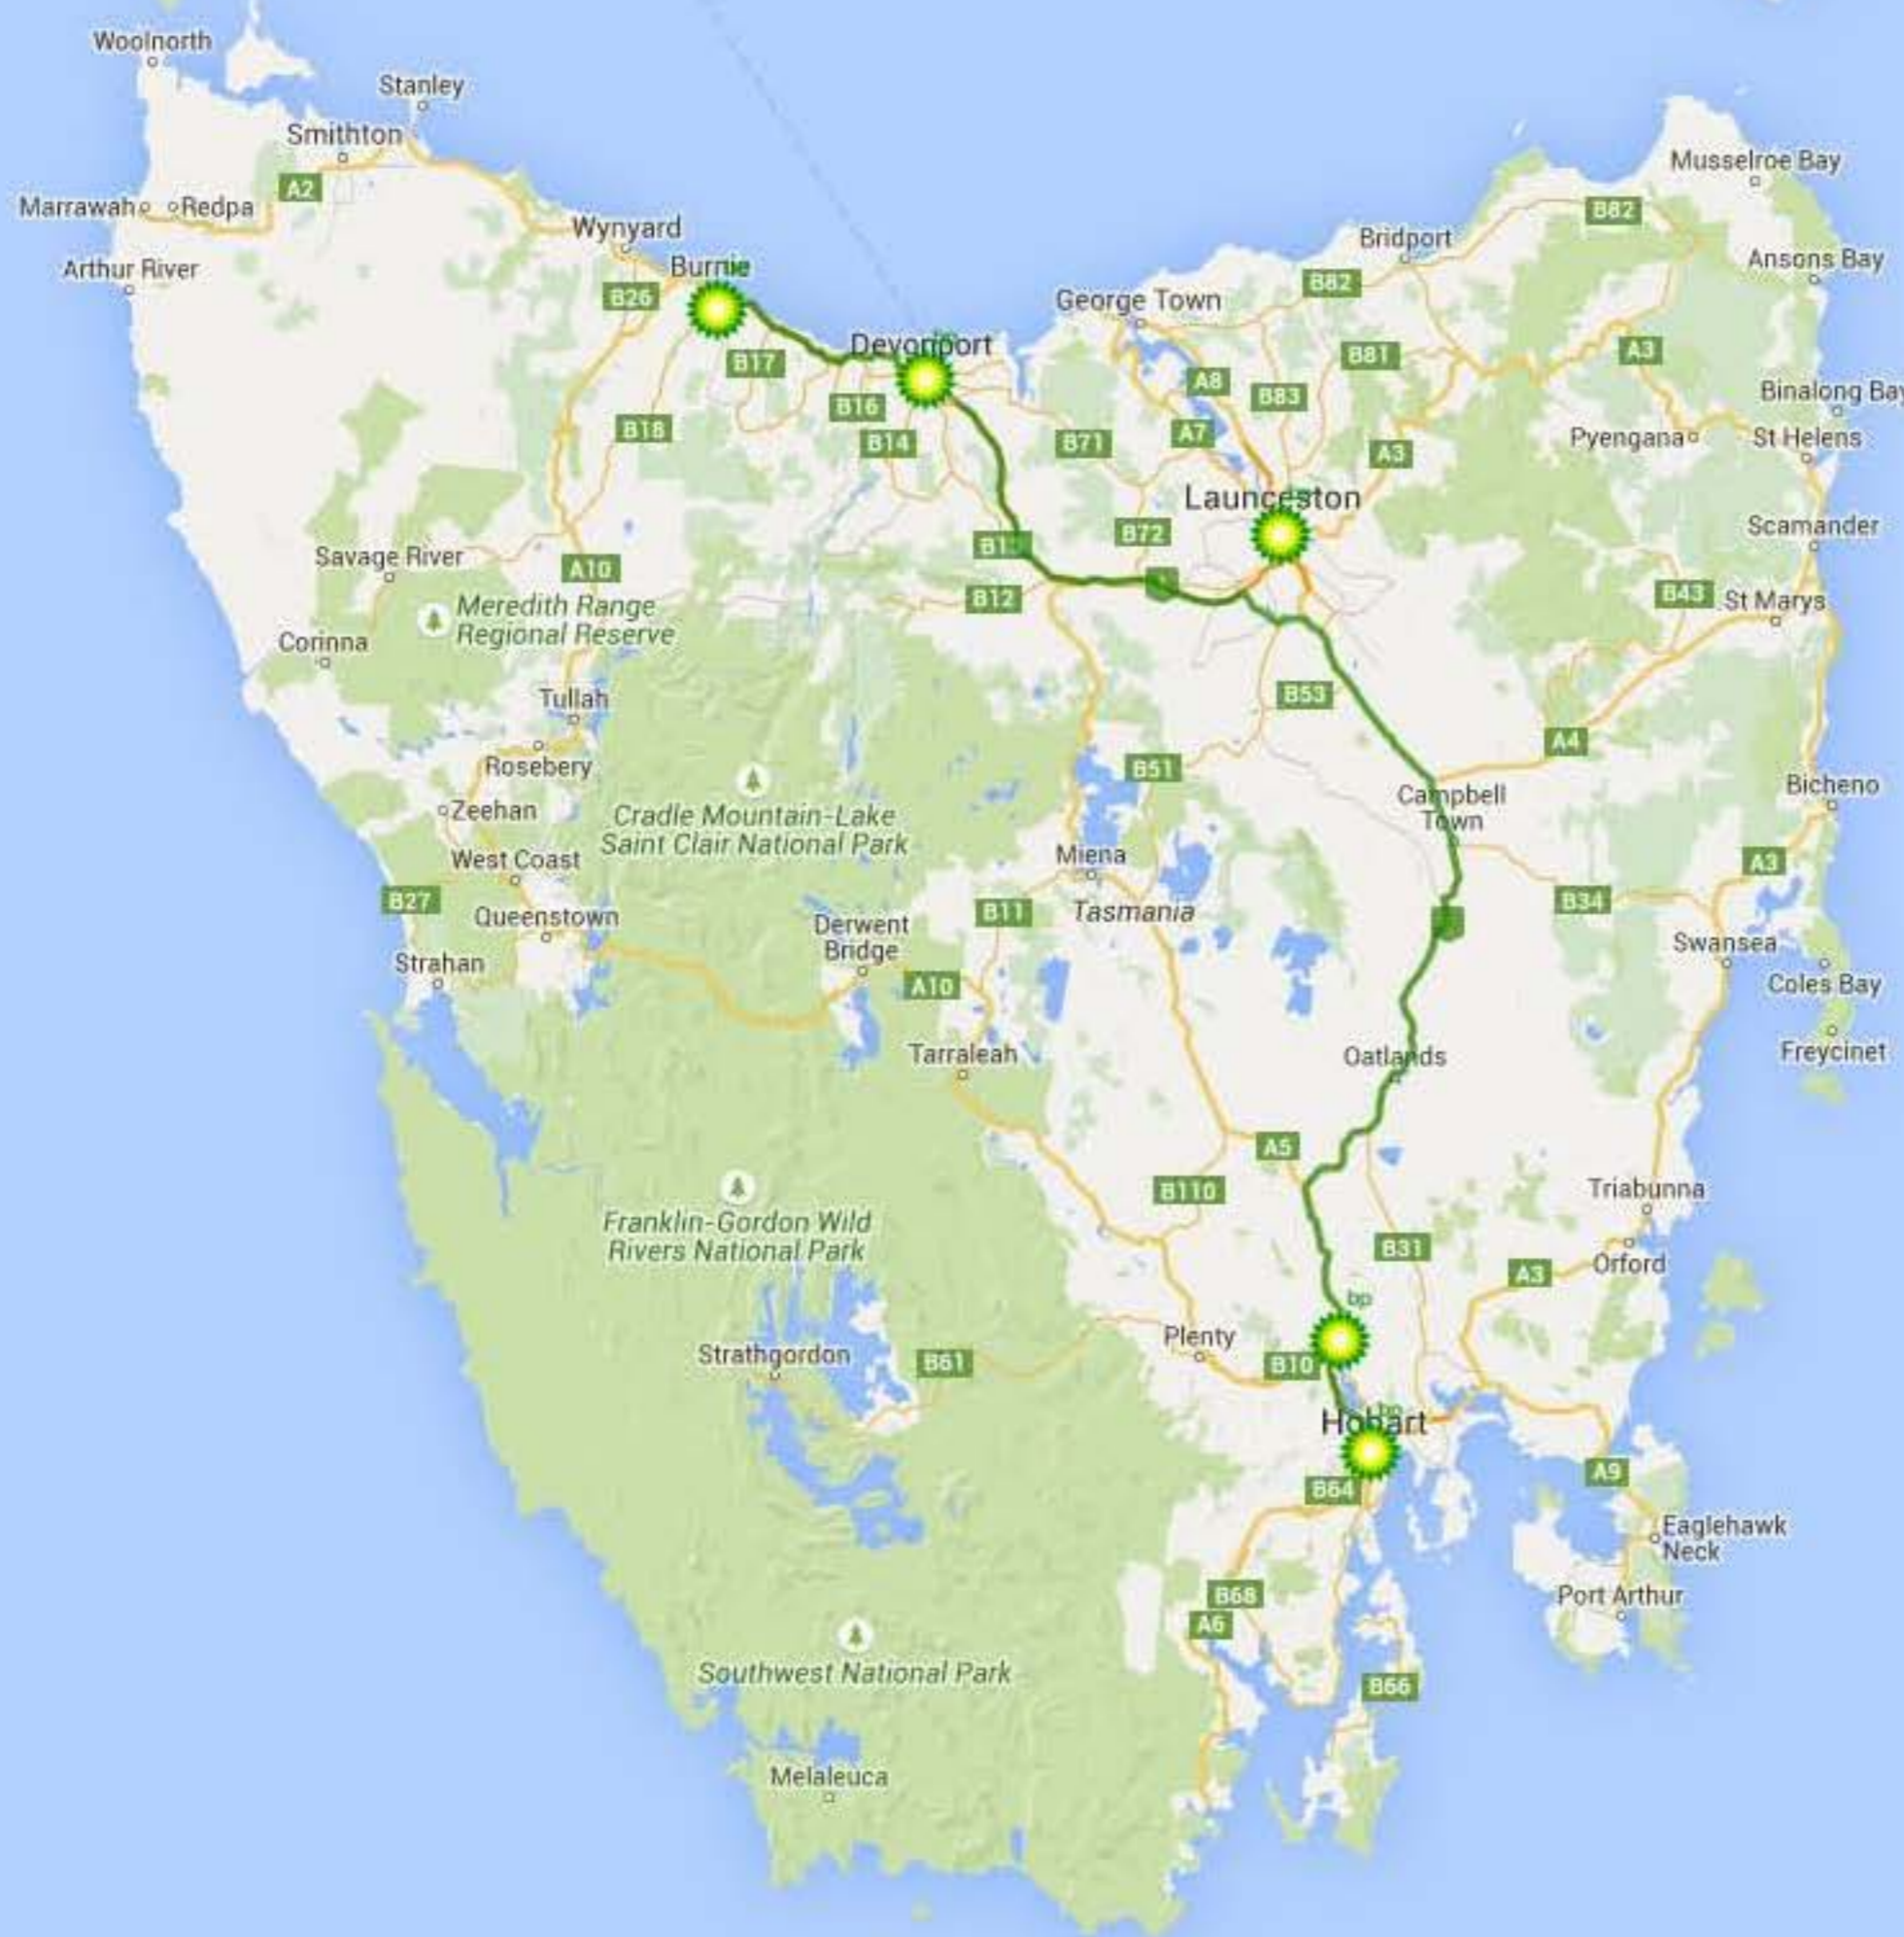

BP Truck Plus Network - Tasmania