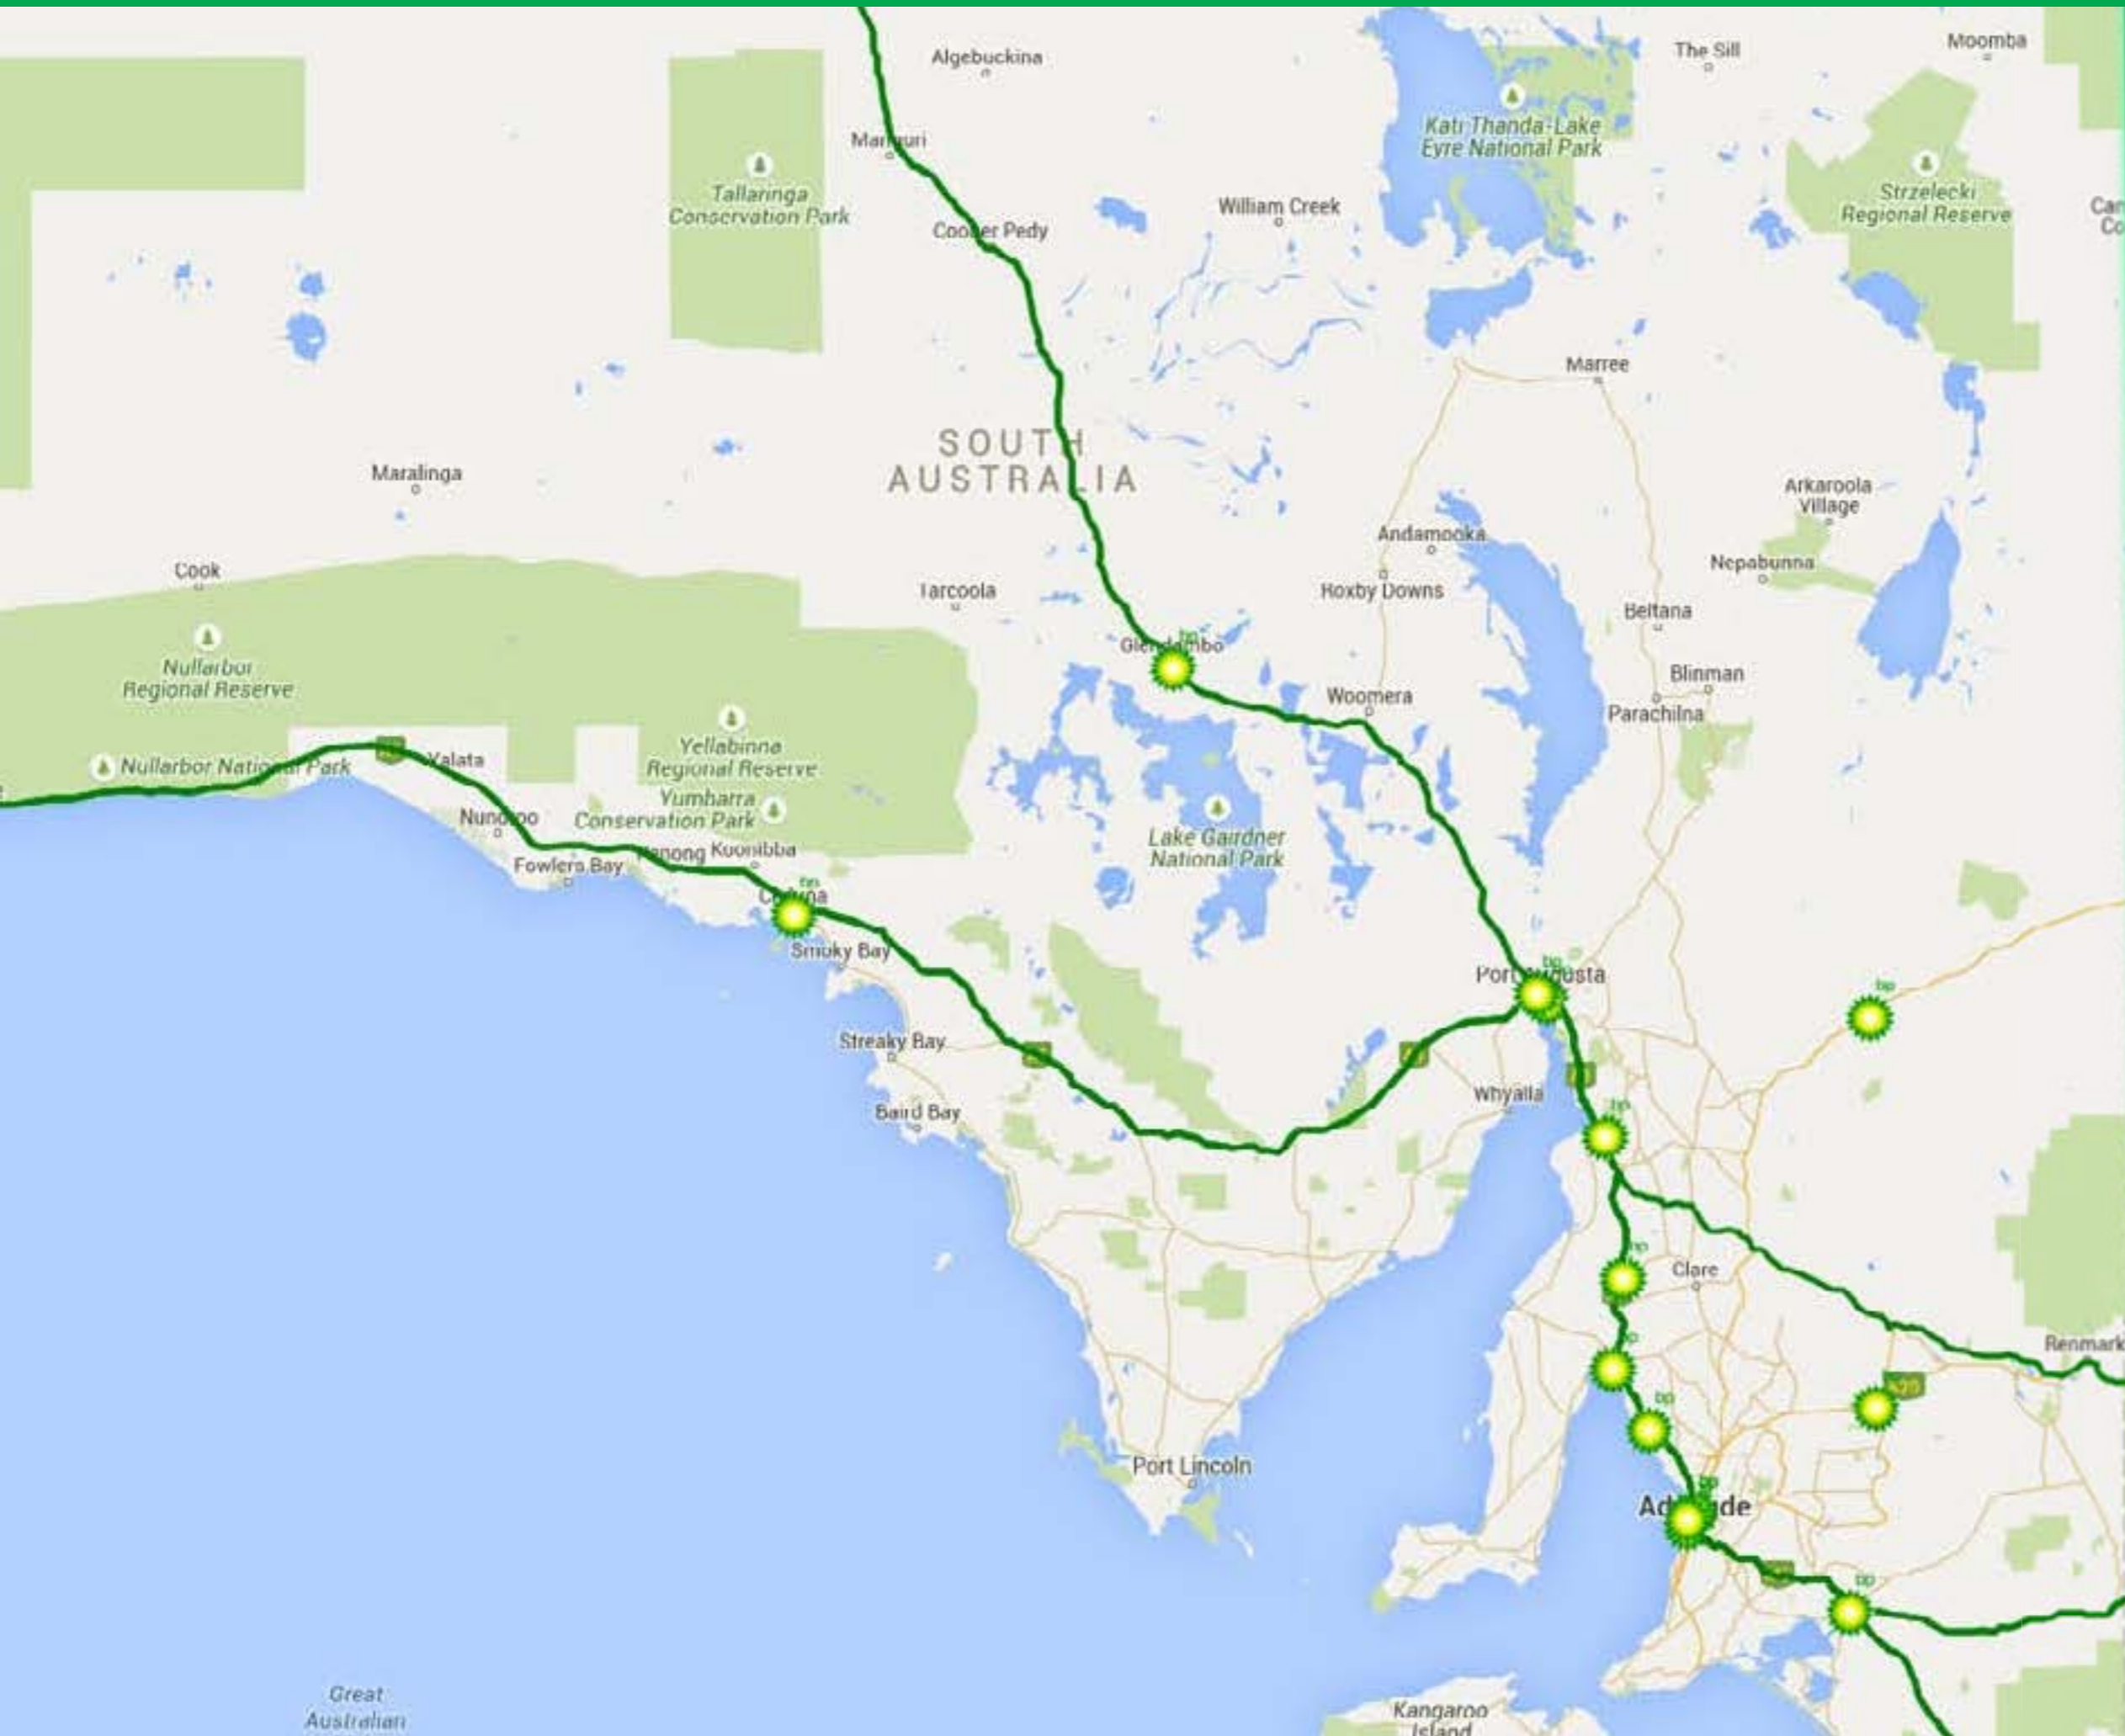

BP Truck Plus Network - South Australia