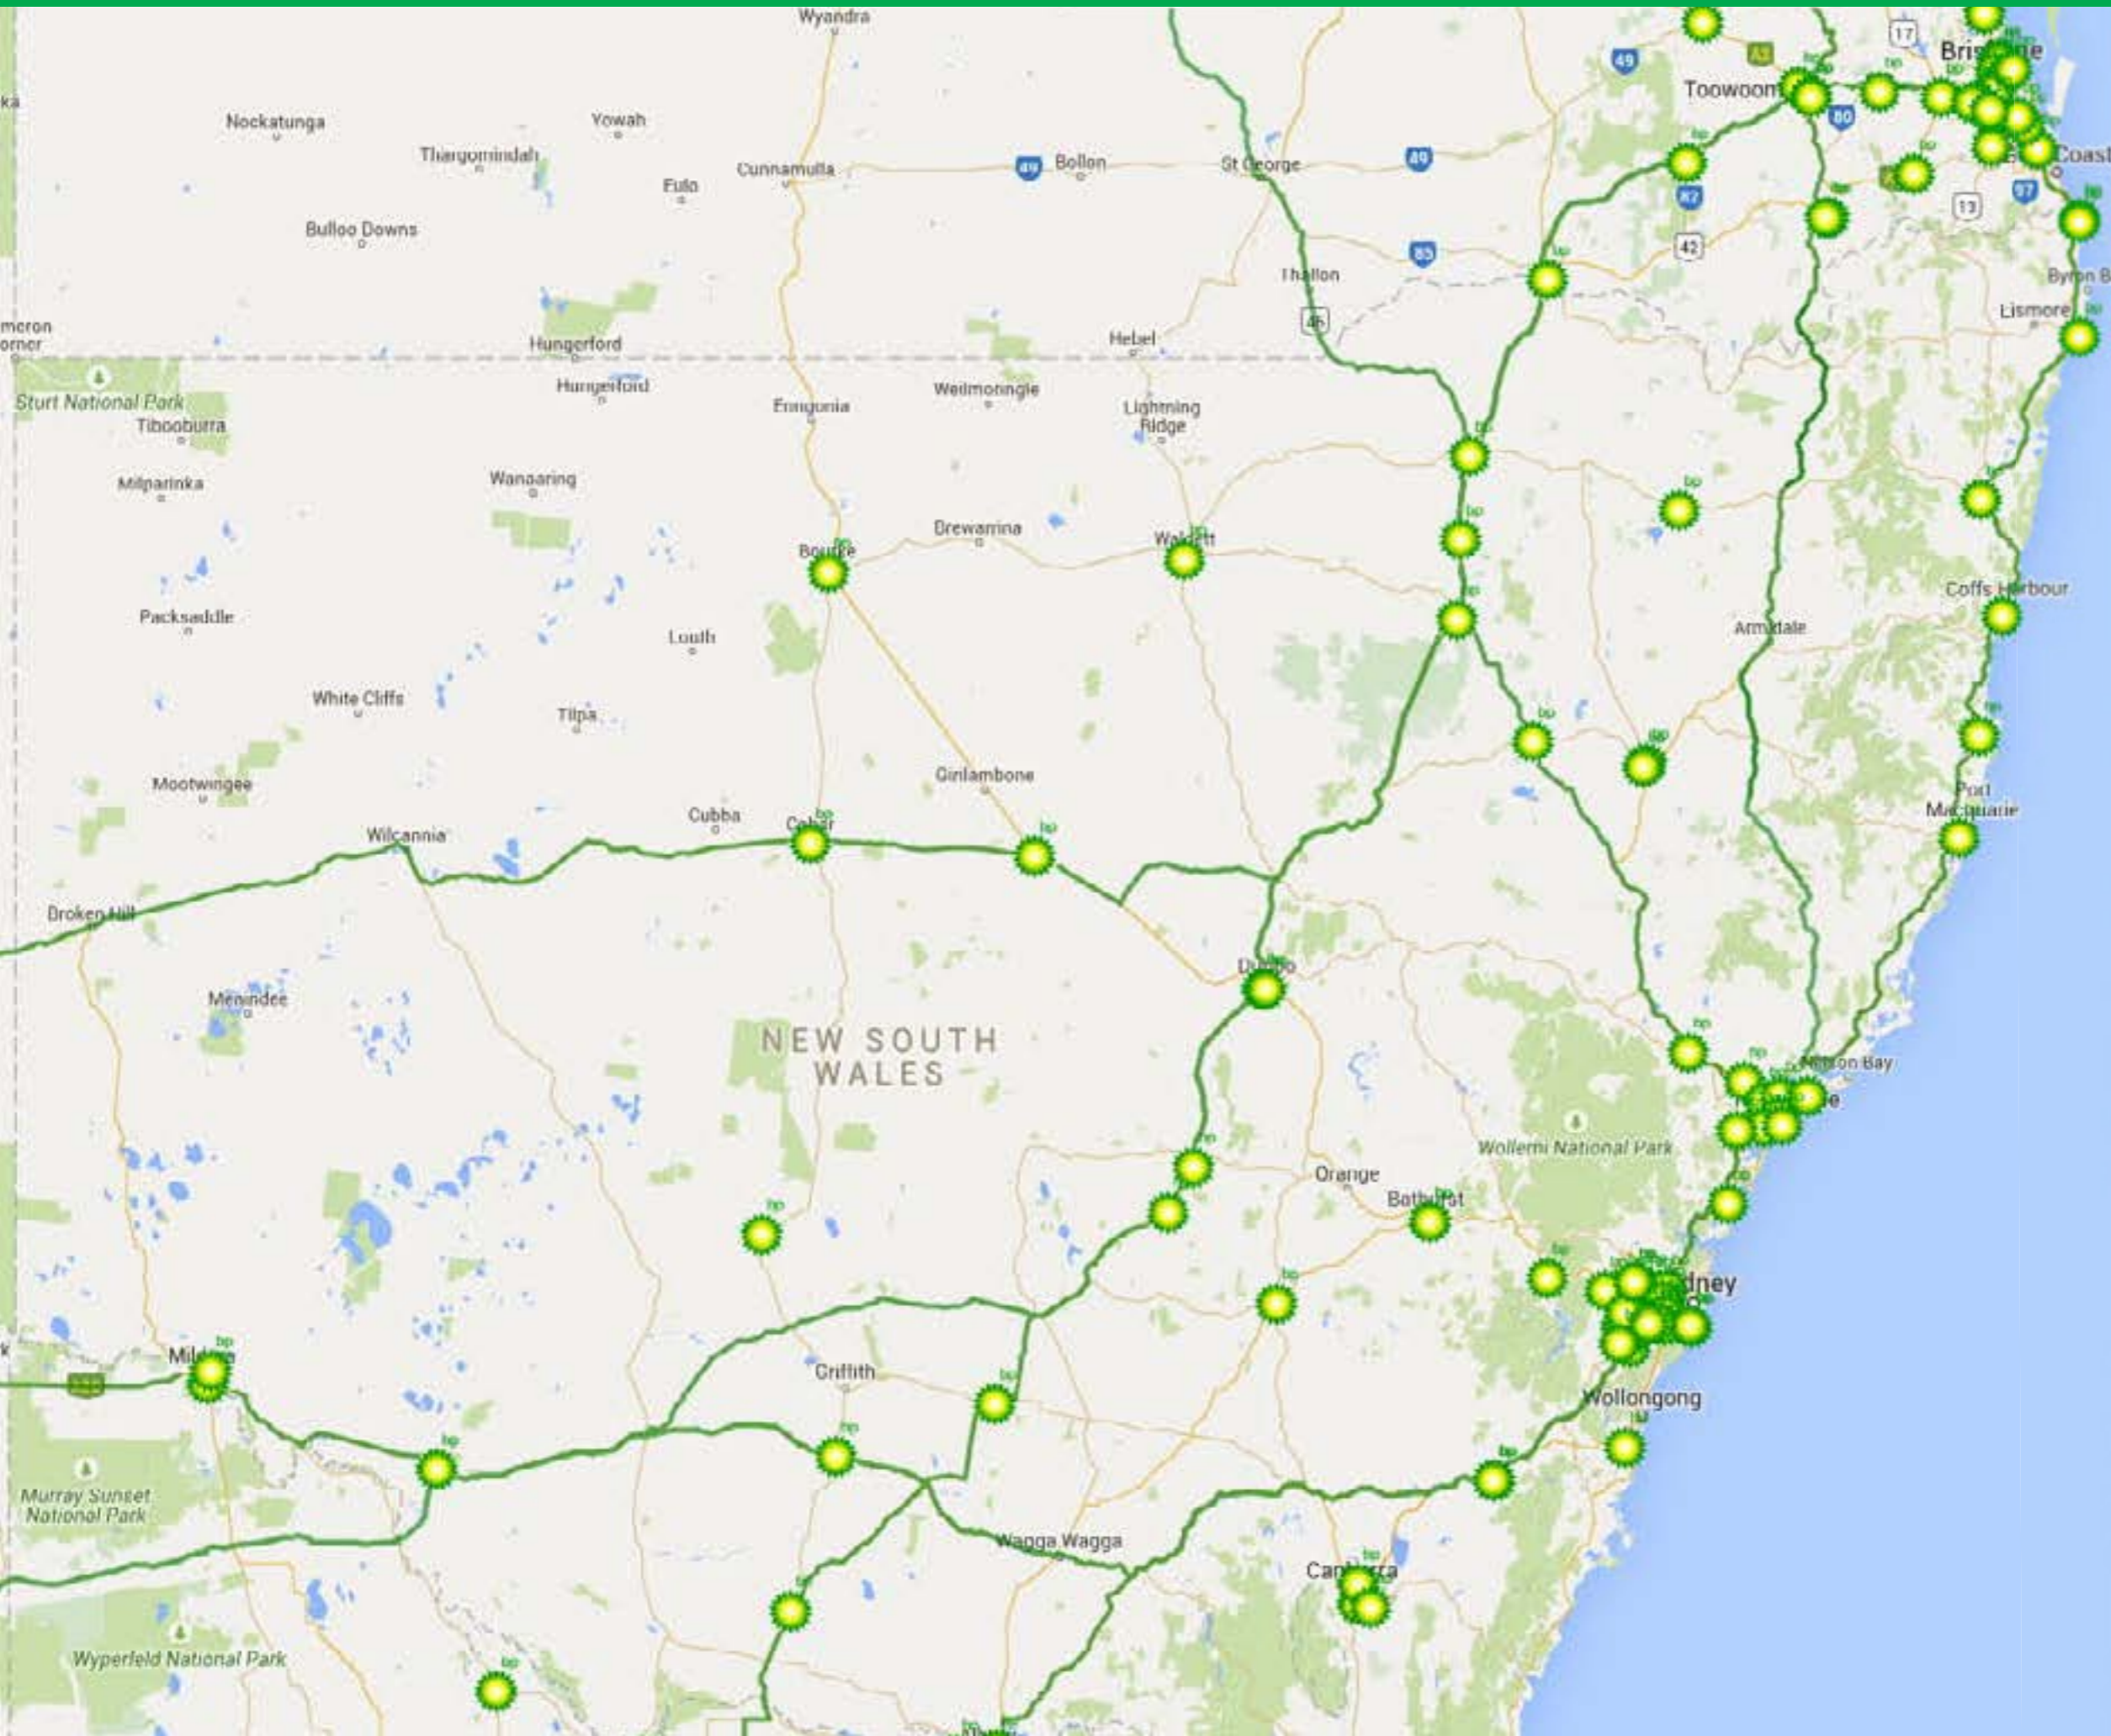

BP Truck Plus Network - New South Wales