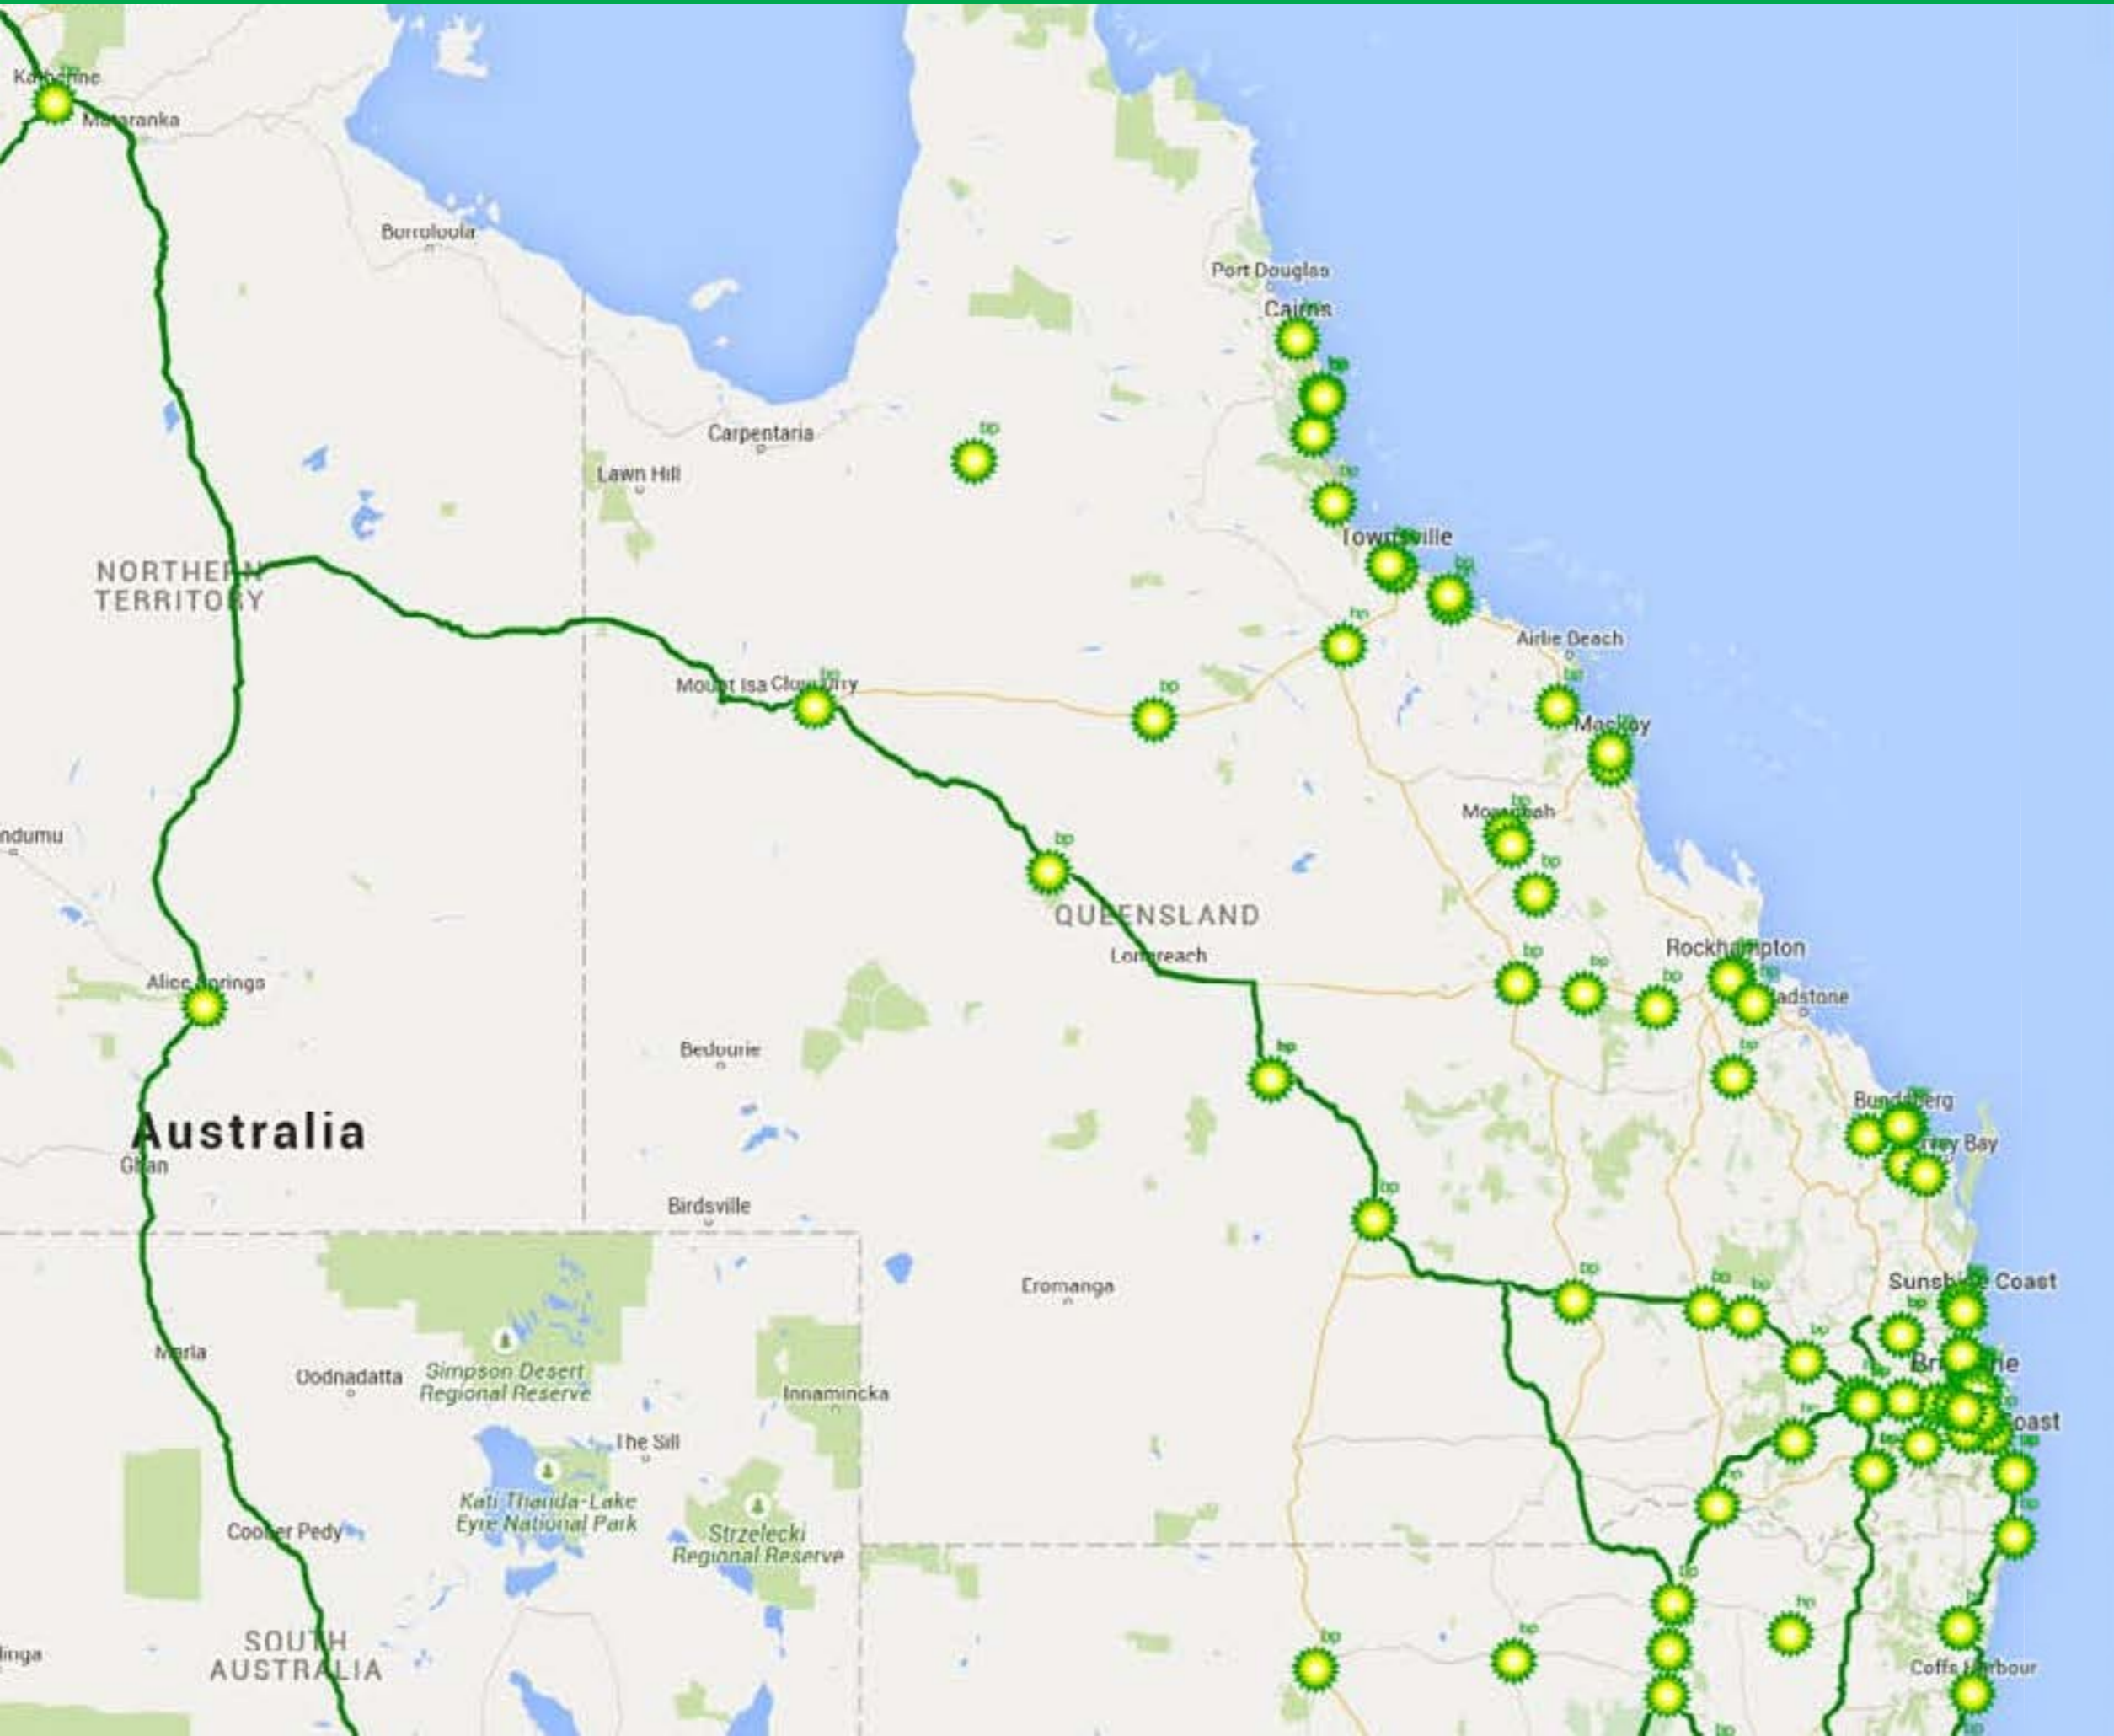

BP Truck Plus Network - Queensland

[Back to Contents >](#)

[To Brisbane Map >](#)

[To QLD State List >](#)

We've put business fuel savings all over the map.

Find out more bpplus.com.au