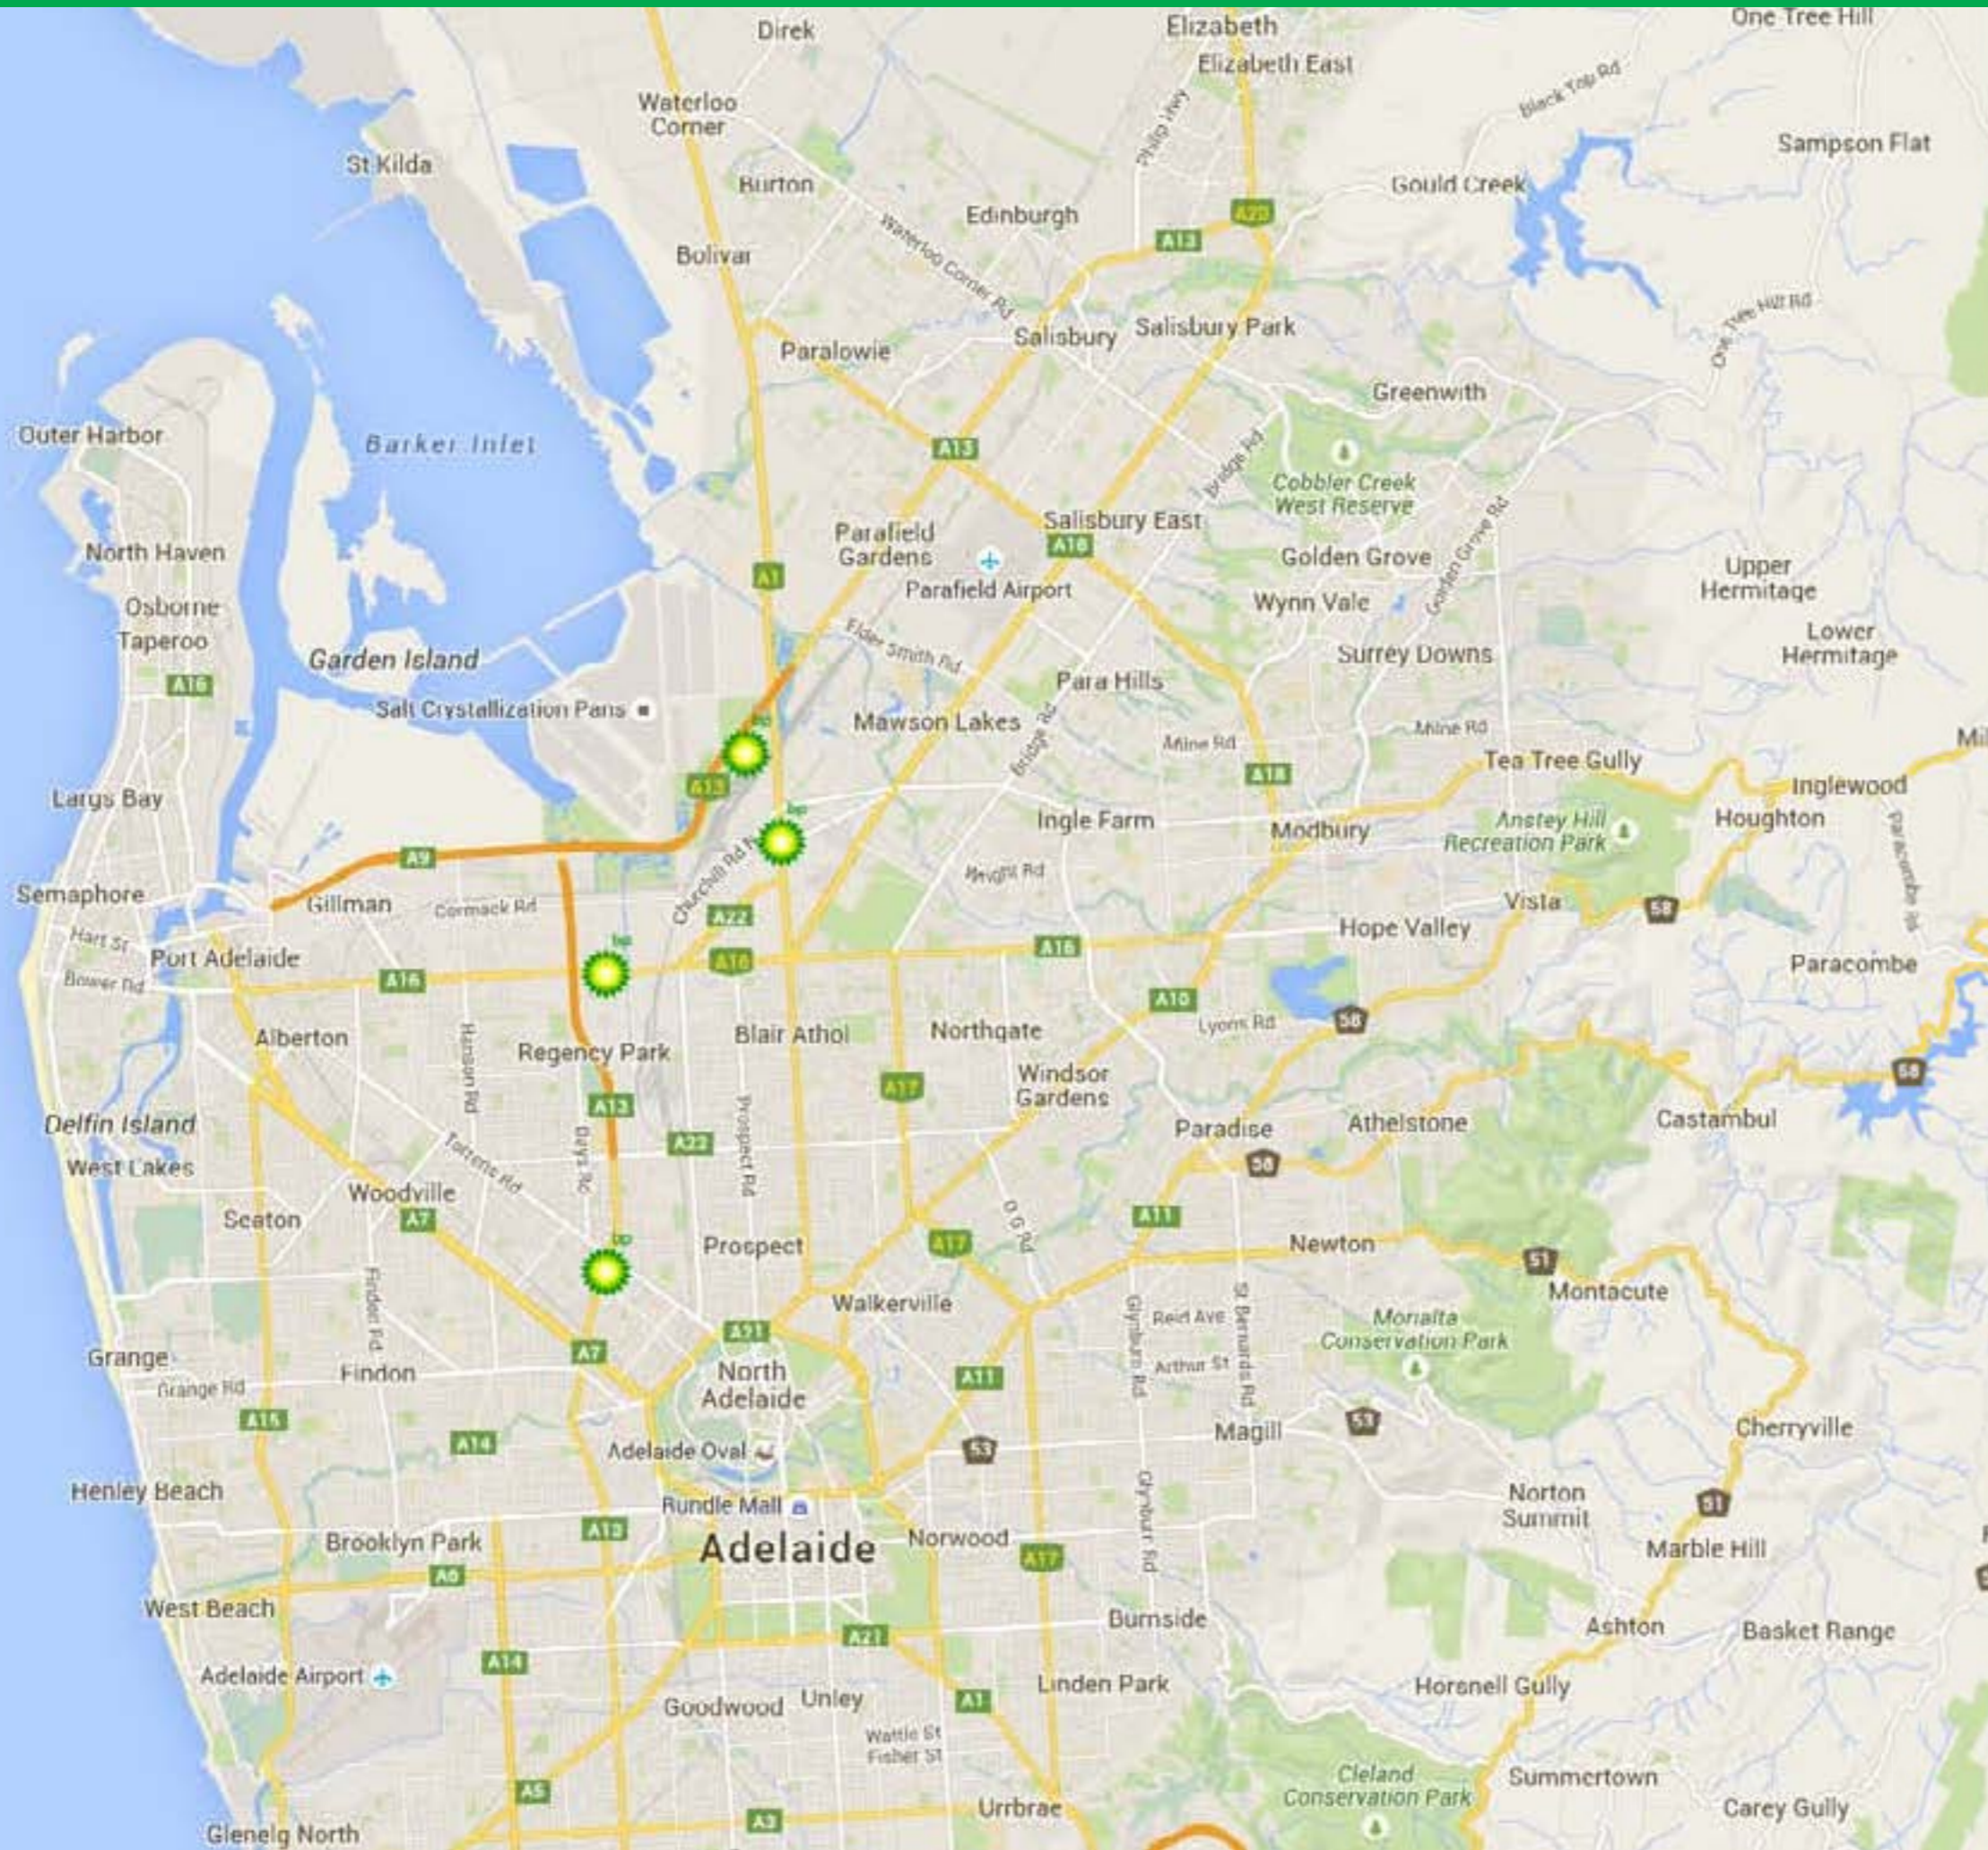

BP Truck Plus Network - Adelaide

[Back to Contents >](#)

[To SA State Map >](#)

[To SA State List >](#)

We've put business fuel savings all over the map.

Find out more bpplus.com.au